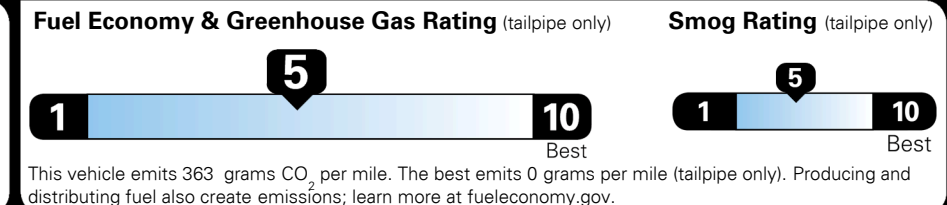

INLAND FREIGHT AND HANDLING \$ 1,045.00

TOTAL MANUFACTURER'S SUGGESTED RETAIL PRICE ▶ \$ 27,585.00

TOTAL ADDITIONAL WEIGHT: 9.6

#1 MASS MARKET BRAND IN J.D. POWER INITIAL QUALITY, 5 YEARS IN A ROW.

GIVE IT EVERYTHING **KIA**

For J.D. Power 2019 award information, go to jdpower.com/awards for more details.

EPA DOT Fuel Economy and Environment

Gasoline Vehicle

Fuel Economy

25 MPG
 combined city/hwy

22 MPG
 city

29 MPG
 highway

4.0 gallons per 100 miles

SMALL SUVs range from 18 to 37 MPG. The best vehicle rates 136 MPGe.

You spend \$750 more in fuel costs over 5 years compared to the average new vehicle.

Annual fuel cost \$1,550

Actual results will vary for many reasons, including driving conditions and how you drive and maintain your vehicle. The average new vehicle gets 27 MPG and costs \$7,000 to fuel over 5 years. Cost estimates are based on 15,000 miles per year at \$ 2.55 per gallon. MPGe is miles per gasoline gallon equivalent. Vehicle emissions are a significant cause of climate change and smog.