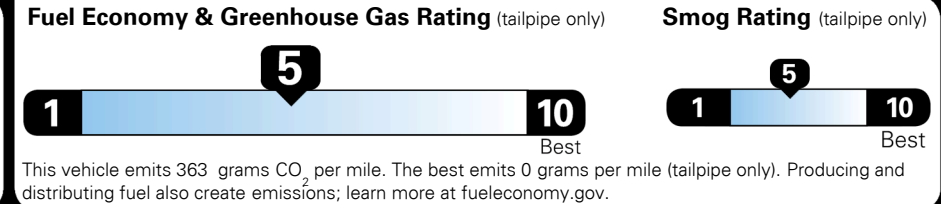

EPA DOT Fuel Economy and Environment

Gasoline Vehicle

Fuel Economy
25 MPG
combined city/hwy
4.0 gallons per 100 miles

SMALL SUVs range from 18 to 37 MPG. The best vehicle rates 136 MPGe.

22 city
29 highway

You spend $750 more in fuel costs over 5 years
compared to the average new vehicle.

Annual fuel cost $1,550