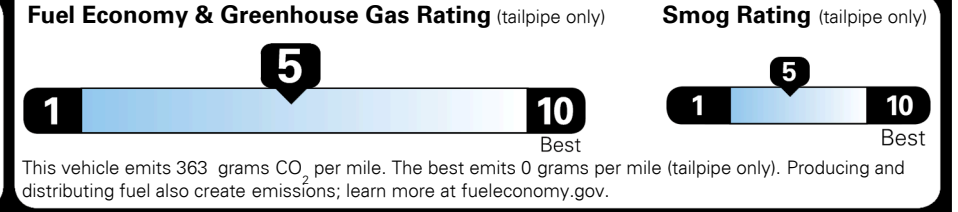

INLAND FREIGHT AND HANDLING \$ 1,045.00

TOTAL MANUFACTURER'S SUGGESTED RETAIL PRICE ▶ \$ 28,995.00

EPA DOT Fuel Economy and Environment

Gasoline Vehicle

Fuel Economy

25 MPG
 combined city/hwy

22 MPG
 city

29 MPG
 highway

4.0 gallons per 100 miles

SMALL SUVs range from 18 to 37 MPG. The best vehicle rates 136 MPGe.

You spend \$750 more in fuel costs over 5 years
 compared to the average new vehicle.

Annual fuel cost \$1,550