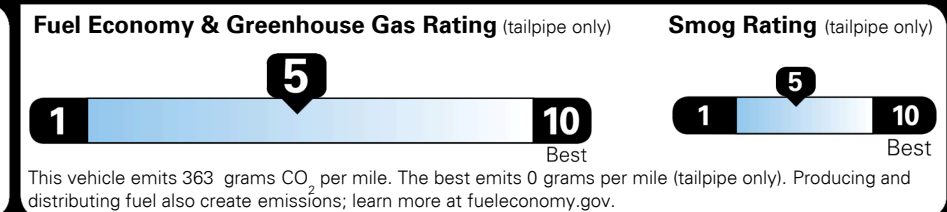

MSRP INCLUDING OPTIONS \$ 27,770.00
 INLAND FREIGHT AND HANDLING \$ 990.00
TOTAL MANUFACTURER'S SUGGESTED RETAIL PRICE ▶ \$ 28,760.00

EPA DOT Fuel Economy and Environment

Gasoline Vehicle

Fuel Economy
25 MPG
 combined city/hwy
4.0 gallons per 100 miles

SMALL SUVs range from 18 to 37 MPG. The best vehicle rates 136 MPGe.

22 city
29 highway

You spend \$750 more in fuel costs over 5 years
 compared to the average new vehicle.

Annual fuel cost \$1,550

Actual results will vary for many reasons, including driving conditions and how you drive and maintain your vehicle. The average new vehicle gets 27 MPG and costs \$7,000 to fuel over 5 years. Cost estimates are based on 15,000 miles per year at \$ 2.55 per gallon. MPGe is miles per gasoline gallon equivalent. Vehicle emissions are a significant cause of climate change and smog.