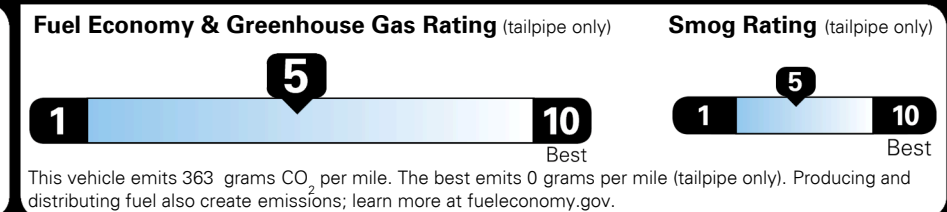

EPA DOT Fuel Economy and Environment

Gasoline Vehicle

Fuel Economy

25 MPG combined city/hwy
22 MPG city
29 MPG highway

SMALL SUVs range from 18 to 37 MPG. The best vehicle rates 136 MPGe.

4.0 gallons per 100 miles

You spend $750 more in fuel costs over 5 years compared to the average new vehicle.

Annual fuel cost $1,550