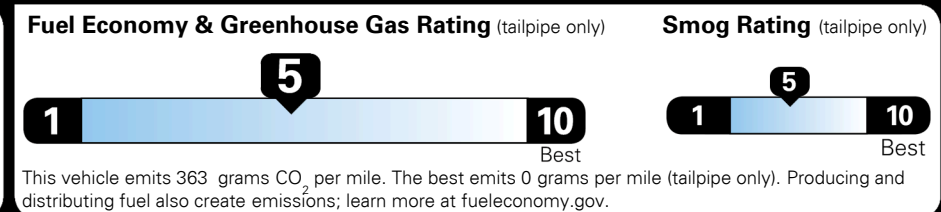

INLAND FREIGHT AND HANDLING \$ 990.00

TOTAL MANUFACTURER'S SUGGESTED RETAIL PRICE ▶ \$ 28,780.00

EPA DOT Fuel Economy and Environment

Gasoline Vehicle

Fuel Economy

25 MPG
 combined city/hwy

22 MPG
 city

29 MPG
 highway

4.0 gallons per 100 miles

SMALL SUVs range from 18 to 37 MPG. The best vehicle rates 136 MPGe.

You spend \$750 more in fuel costs over 5 years
 compared to the average new vehicle.

Annual fuel cost \$1,550