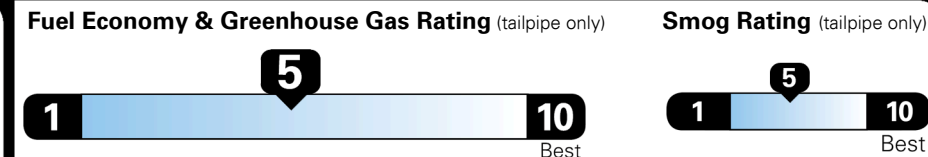

This vehicle emits 363 grams CO₂ per mile. The best emits 0 grams per mile (tailpipe only). Producing and distributing fuel also create emissions; learn more at fuelconomy.gov.

Actual results will vary for many reasons, including driving conditions and how you drive and maintain your vehicle. The average new vehicle gets 27 MPG and costs $7,500 to fuel over 5 years. Cost estimates are based on 15,000 miles per year at $ 2.70 per gallon. MPGe is miles per gasoline gallon equivalent. Vehicle emissions are a significant cause of climate change and smog.

fuelconomy.gov

Calculate personalized estimates and compare vehicles

GOVERNMENT 5-STAR SAFETY RATINGS

Overall Vehicle Score ★★★★★

Based on the combined rating of frontal, side and rollover. Should ONLY be compared to other vehicles of similar size and weight.

Frontal Driver ★★★★★

Crash Passenger ★★★★★

Based on the risk of injury in a frontal impact. Should ONLY be compared to other vehicles of similar size and weight.

Side Front seat ★★★★★

Crash Rear seat ★★★★★

Star ratings based on the risk of injury in a side impact.

Rollover ★★★★★

Star ratings based on the risk of rollover in a single-vehicle crash.

Star ratings range from 1 to 5 stars (★★★★★) with 5 being the highest.

Source: National Highway Traffic Safety Administration (NHTSA).

www.safercar.gov or 1-888-327-4236

Manufacturer's suggested retail price includes Manufacturer's recommended pre-delivery service. License and title fees, state and local taxes and other dealer installed options and accessories are not included in the manufacturer's suggested retail price.

PARTS CONTENT INFORMATION

FOR VEHICLES IN THIS CAR LINE U.S./CANADIAN PARTS CONTENT: 55 %

MAJOR SOURCES OF FOREIGN PARTS: KOREA: 45%

NOTE: PARTS CONTENT DOES NOT INCLUDE FINAL ASSEMBLY, DISTRIBUTION, OR OTHER NON-PARTS COSTS.

FOR THIS VEHICLE FINAL ASSEMBLY POINT: WEST POINT, GA, USA

COUNTRY OF ORIGIN

ENGINE: USA

TRANSMISSION: USA