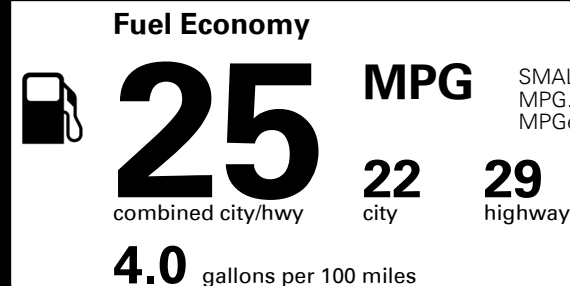

TOTAL MANUFACTURER'S SUGGESTED RETAIL PRICE ▶

\$ 31,950.00

TOTAL ADDITIONAL WEIGHT: 18.9

#1 MASS MARKET BRAND IN J.D. POWER INITIAL QUALITY, 5 YEARS IN A ROW.

GIVE IT EVERYTHING KIA

For J.D. Power 2019 award information, go to jdpower.com/awards for more details.

EPA DOT Fuel Economy and Environment

Gasoline Vehicle

SMALL SUVs range from 18 to 120 MPG. The best vehicle rates 136 MPGe.

You spend \$500 more in fuel costs over 5 years
 compared to the average new vehicle.