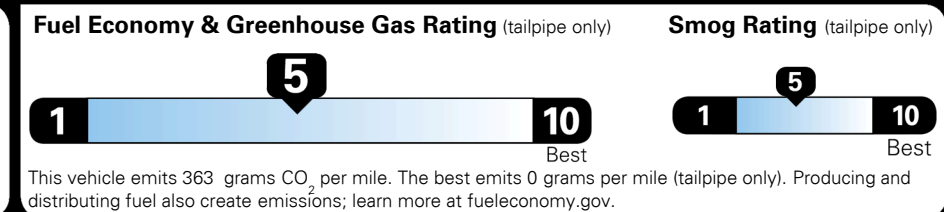

EPA DOT Fuel Economy and Environment

Gasoline Vehicle

Fuel Economy

25 MPG combined city/hwy
22 MPG city
29 MPG highway

SMALL SUVs range from 18 to 120 MPG. The best vehicle rates 136 MPGe.

4.0 gallons per 100 miles

You spend $500 more in fuel costs over 5 years compared to the average new vehicle.

Annual fuel cost $1,600