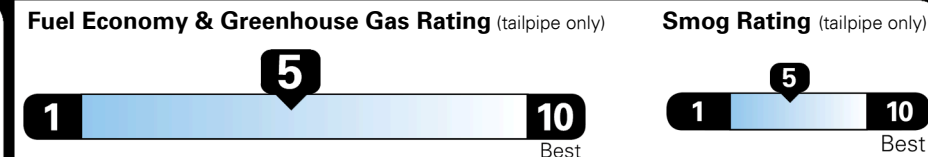

EPA DOT Fuel Economy and Environment

Gasoline Vehicle

Fuel Economy
25 **MPG**
combined city/hwy
4.0 gallons per 100 miles

SMALL SUVs range from 18 to 120 MPG. The best vehicle rates 136 MPGe.

22 city
29 highway

You spend $500 more in fuel costs over 5 years
compared to the average new vehicle.

Annual fuel cost $1,600