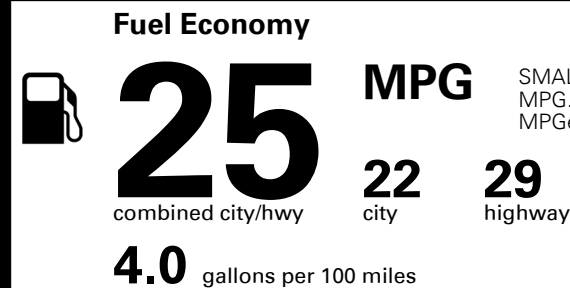

TOTAL MANUFACTURER'S SUGGESTED RETAIL PRICE ▶

\$ 31,975.00

TOTAL ADDITIONAL WEIGHT: 10.2

#1 MASS MARKET BRAND IN J.D. POWER INITIAL QUALITY, 5 YEARS IN A ROW.

GIVE IT EVERYTHING KIA

For J.D. Power 2019 award information, go to jdpower.com/awards for more details.

EPA DOT Fuel Economy and Environment

Gasoline Vehicle

SMALL SUVs range from 18 to 120 MPG. The best vehicle rates 136 MPGe.

You spend \$500 more in fuel costs over 5 years compared to the average new vehicle.