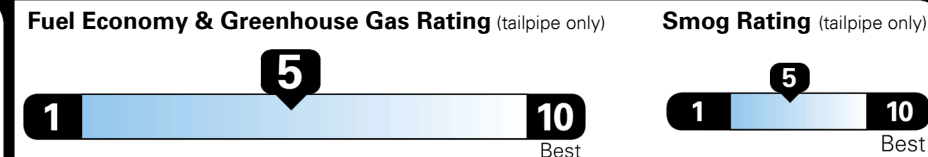

This vehicle emits 363 grams CO₂ per mile. The best emits 0 grams per mile (tailpipe only). Producing and distributing fuel also create emissions; learn more at fuelconomy.gov.

Actual results will vary for many reasons, including driving conditions and how you drive and maintain your vehicle. The average new vehicle gets 27 MPG and costs $7,500 to fuel over 5 years. Cost estimates are based on 15,000 miles per year at $ 2.70 per gallon. MPGe is miles per gasoline gallon equivalent. Vehicle emissions are a significant cause of climate change and smog.

fuelconomy.gov

Calculate personalized estimates and compare vehicles

GOVERNMENT 5-STAR SAFETY RATINGS

Overall Vehicle Score ★★★★★

Based on the combined rating of frontal, side and rollover. Should ONLY be compared to other vehicles of similar size and weight.

Frontal Crash Driver Passenger ★★★★★

Based on the risk of injury in a frontal impact. Should ONLY be compared to other vehicles of similar size and weight.

Side Crash Front seat Rear seat ★★★★★

Star ratings based on the risk of injury in a side impact.

Rollover ★★★★★

Star ratings based on the risk of rollover in a single-vehicle crash.

Star ratings range from 1 to 5 stars (★★★★★) with 5 being the highest. Source: National Highway Traffic Safety Administration (NHTSA). www.safercar.gov or 1-888-327-4236

Manufacturer's suggested retail price includes Manufacturer's recommended pre-delivery service. License and title fees, state and local taxes and other dealer installed options and accessories are not included in the manufacturer's suggested retail price.

PARTS CONTENT INFORMATION

FOR VEHICLES IN THIS CAR LINE U.S./CANADIAN PARTS CONTENT: 55 %

MAJOR SOURCES OF FOREIGN PARTS: KOREA: 45%

NOTE: PARTS CONTENT DOES NOT INCLUDE FINAL ASSEMBLY, DISTRIBUTION, OR OTHER NON-PARTS COSTS.

FOR THIS VEHICLE FINAL ASSEMBLY POINT: WEST POINT, GA, USA

COUNTRY OF ORIGIN ENGINE: USA TRANSMISSION: USA