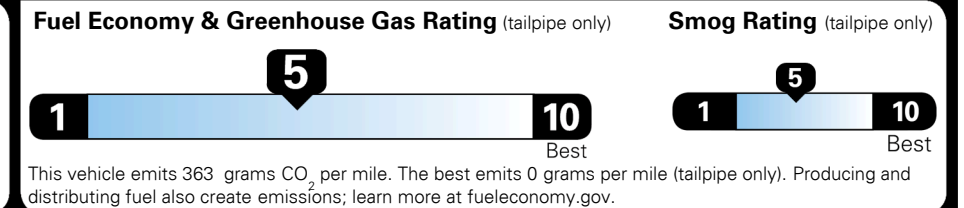

Actual results will vary for many reasons, including driving conditions and how you drive and maintain your vehicle. The average new vehicle gets 27 MPG and costs $7,500 to fuel over 5 years. Cost estimates are based on 15,000 miles per year at $ 2.70 per gallon. MPGe is miles per gasoline gallon equivalent. Vehicle emissions are a significant cause of climate change and smog.

fuel economy.gov

Calculate personalized estimates and compare vehicles

GOVERNMENT 5-STAR SAFETY RATINGS

Overall Vehicle Score ★ ★ ★ ★ ★

Based on the combined rating of frontal, side and rollover. Should ONLY be compared to other vehicles of similar size and weight.

Frontal Driver ★ ★ ★ ★ ★

Crash Passenger ★ ★ ★ ★ ★

Based on the risk of injury in a frontal impact. Should ONLY be compared to other vehicles of similar size and weight.

Side Front seat ★ ★ ★ ★ ★

Crash Rear seat ★ ★ ★ ★ ★

Star ratings based on the risk of injury in a side impact.

Rollover ★ ★ ★ ★ ★

Star ratings based on the risk of rollover in a single-vehicle crash.

Star ratings range from 1 to 5 stars (★★★★★) with 5 being the highest.

Source: National Highway Traffic Safety Administration (NHTSA).

www.safercar.gov or 1-888-327-4236

Manufacturer's suggested retail price includes Manufacturer's recommended pre-delivery service. License and title fees, state and local taxes and other dealer installed options and accessories are not included in the manufacturer's suggested retail price.

PARTS CONTENT INFORMATION

FOR VEHICLES IN THIS CAR LINE U.S./CANADIAN PARTS CONTENT: 55 %

MAJOR SOURCES OF FOREIGN PARTS: KOREA: 45%

NOTE: PARTS CONTENT DOES NOT INCLUDE FINAL ASSEMBLY, DISTRIBUTION, OR OTHER NON-PARTS COSTS.

FOR THIS VEHICLE FINAL ASSEMBLY POINT: WEST POINT, GA, USA

COUNTRY OF ORIGIN

ENGINE: USA

TRANSMISSION: USA