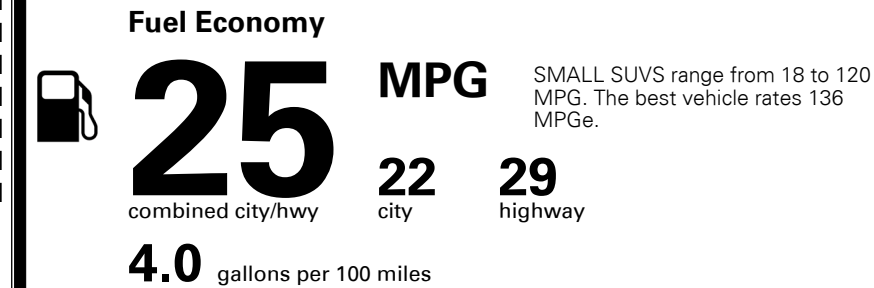

EPA DOT Fuel Economy and Environment

Gasoline Vehicle

You spend $500 more in fuel costs over 5 years
compared to the average new vehicle.

Annual fuel cost $1,600