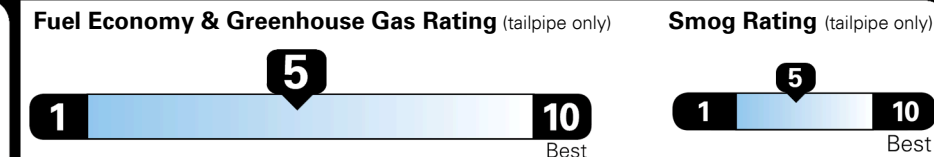

EPA DOT Fuel Economy and Environment

Gasoline Vehicle

Fuel Economy

25 MPG
combined city/hwy

22 MPG
city

29 MPG
highway

4.0 gallons per 100 miles

SMALL SUVs range from 18 to 120 MPG. The best vehicle rates 136 MPGe.

You spend $500 more in fuel costs over 5 years
compared to the average new vehicle.

Annual fuel cost $1,600