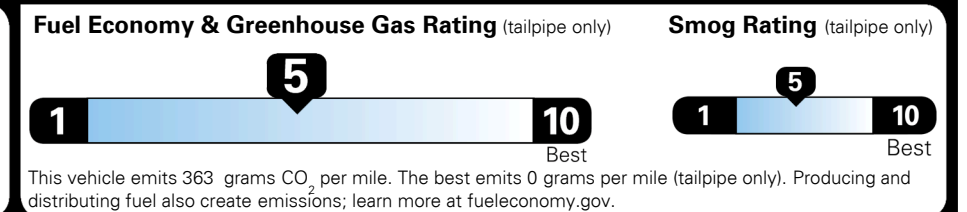

TOTAL MANUFACTURER'S SUGGESTED RETAIL PRICE ▶

\$ 31,800.00

TOTAL ADDITIONAL WEIGHT: 8.8

#1 MASS MARKET BRAND IN J.D. POWER INITIAL QUALITY, 5 YEARS IN A ROW.

GIVE IT EVERYTHING KIA

For J.D. Power 2019 award information, go to jdpower.com/awards for more details.

EPA DOT Fuel Economy and Environment

Gasoline Vehicle

You spend \$500 more in fuel costs over 5 years compared to the average new vehicle.

Annual fuel cost \$1,600

Actual results will vary for many reasons, including driving conditions and how you drive and maintain your vehicle. The average new vehicle gets 27 MPG and costs \$7,500 to fuel over 5 years. Cost estimates are based on 15,000 miles per year at \$ 2.70 per gallon. MPGe is miles per gasoline gallon equivalent. Vehicle emissions are a significant cause of climate change and smog.