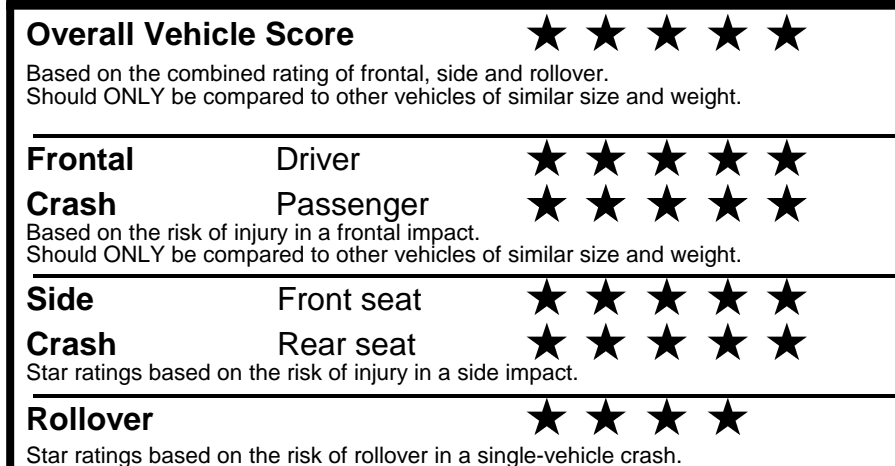

fuelconomy.gov

Calculate personalized estimates and compare vehicles

GOVERNMENT 5-STAR SAFETY RATINGS

Star ratings range from 1 to 5 stars (★★★★★) with 5 being the highest. Source: National Highway Traffic Safety Administration (NHTSA). www.safercar.gov or 1-888-327-4236