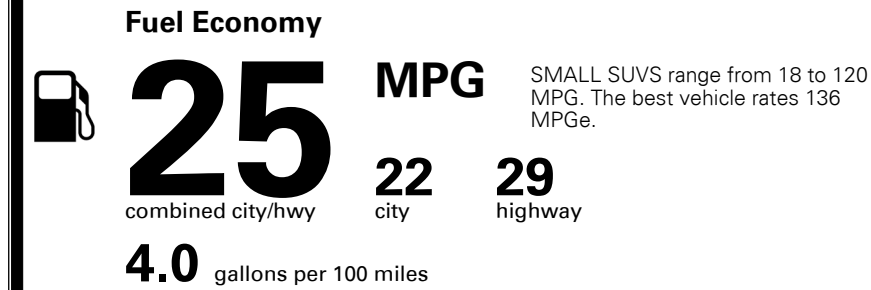

MANUFACTURER'S SUGGESTED RETAIL PRICE ▶

COMPARE LX FWD FEATURES

1. Added to/in place of standard L features
2. Blind-Spot Collision Warning (BCW)
   - Rear Cross-Traffic Collision Warning (RCCW)
   - Auto Up/Down Windows (Front & Rear)
   - Rapid Charge USB Ports (2)
   - Acoustic Front Windshield
   - Seatback Map Pockets

ADDITIONAL INSTALLED EQUIPMENT:
(In addition to or in place of standard features)

- Snow White Pearl Paint
- LX I4 Convenience Package
- Forward Collision-Avoidance Assist-Car
- Parking Distance Warning - Reverse (PDW-R)
- Power Driver's Seat w/ Lumbar Support
- Heated Front Seats
- Dual-Zone Automatic Climate Control
- Leather Trimmed Steering Wheel / Shift Knob
- Roof Rails
- Carpeted Floor Mats

$ 28,090.00

Included
Included
Included
Included
Included
Included

$395.00
$2,000.00

$195.00

MSRP INCLUDING OPTIONS

$ 30,680.00

INLAND FREIGHT AND HANDLING

$ 1,120.00

TOTAL MANUFACTURER'S SUGGESTED RETAIL PRICE ▶

$ 31,800.00

TOTAL ADDITIONAL WEIGHT: 8.8

#1 MASS MARKET BRAND IN J.D. POWER INITIAL QUALITY, 5 YEARS IN A ROW.

GIVE IT EVERYTHING KIA

For J.D. Power 2019 award information, go to jdpower.com/awards for more details.

EPA DOT Fuel Economy and Environment

Gasoline Vehicle

You spend $500 more in fuel costs over 5 years compared to the average new vehicle.

Annual fuel cost $1,600