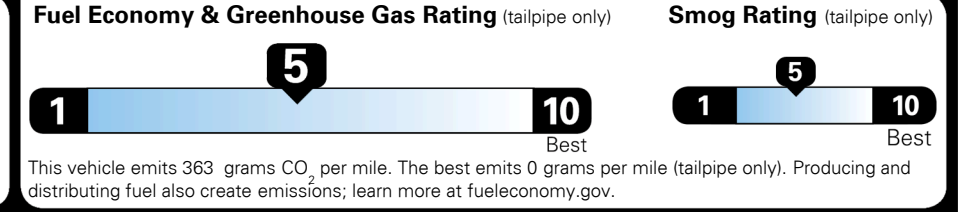

Actual results will vary for many reasons, including driving conditions and how you drive and maintain your vehicle. The average new vehicle gets 27 MPG and costs $7,500 to fuel over 5 years. Cost estimates are based on 15,000 miles per year at $ 2.70 per gallon. MPGe is miles per gasoline gallon equivalent. Vehicle emissions are a significant cause of climate change and smog.

fueleconomy.gov

Calculate personalized estimates and compare vehicles