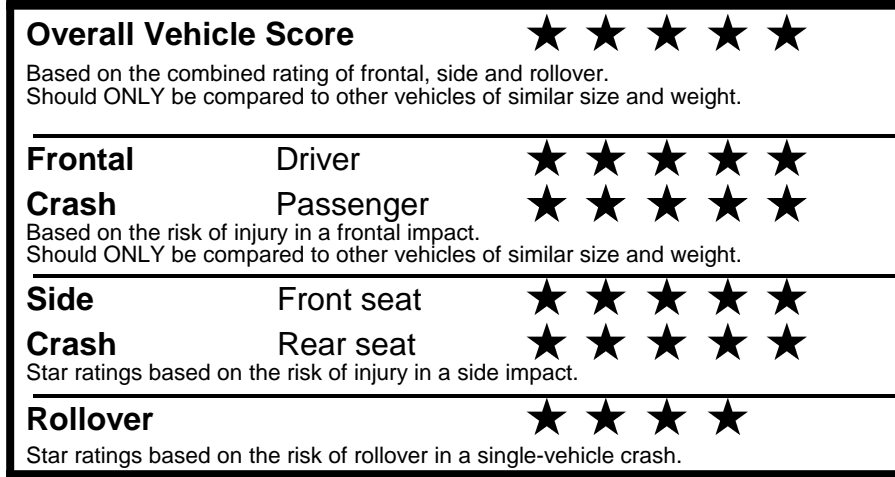

fueleconomy.gov

Calculate personalized estimates and compare vehicles

GOVERNMENT 5-STAR SAFETY RATINGS

Star ratings range from 1 to 5 stars (★★★★★) with 5 being the highest. Source: National Highway Traffic Safety Administration (NHTSA). www.safercar.gov or 1-888-327-4236