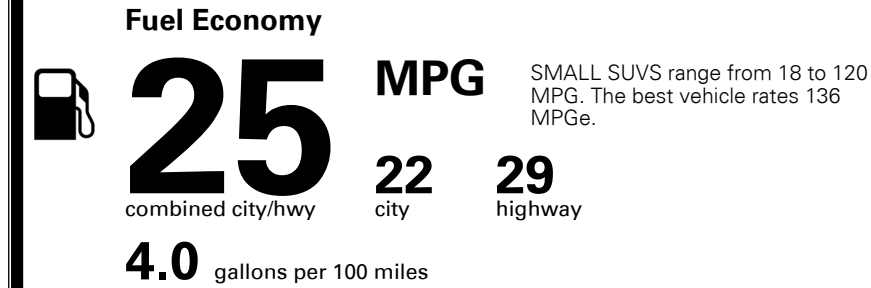

TOTAL MANUFACTURER'S SUGGESTED RETAIL PRICE ►

\$ 31,625.00

TOTAL ADDITIONAL WEIGHT: 8.8

EPA DOT Fuel Economy and Environment

Gasoline Vehicle

You spend \$500 more in fuel costs over 5 years
 compared to the average new vehicle.