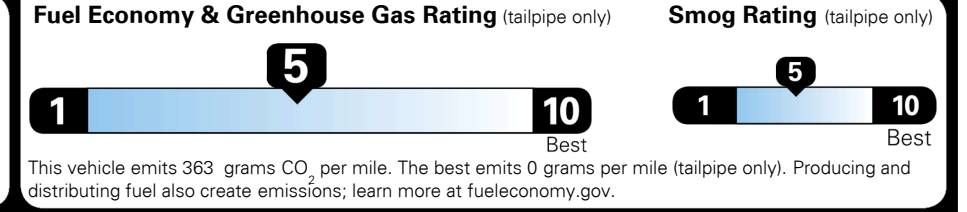

TOTAL MANUFACTURER'S SUGGESTED RETAIL PRICE ▶

\$ 31,825.00

TOTAL ADDITIONAL WEIGHT: 19.5

#1 MASS MARKET BRAND IN
 J.D. POWER INITIAL QUALITY,
 5 YEARS IN A ROW.

GIVE IT EVERYTHING **KIA**

For J.D. Power 2019 award information, go to jdpower.com/awards for more details.

EPA DOT Fuel Economy and Environment

Gasoline Vehicle

You spend \$500 more in fuel costs over 5 years
 compared to the average new vehicle.

Annual fuel cost \$1,600

Actual results will vary for many reasons, including driving conditions and how you drive and maintain your vehicle. The average new vehicle gets 27 MPG and costs \$7,500 to fuel over 5 years. Cost estimates are based on 15,000 miles per year at \$ 2.70 per gallon. MPGe is miles per gasoline gallon equivalent. Vehicle emissions are a significant cause of climate change and smog.