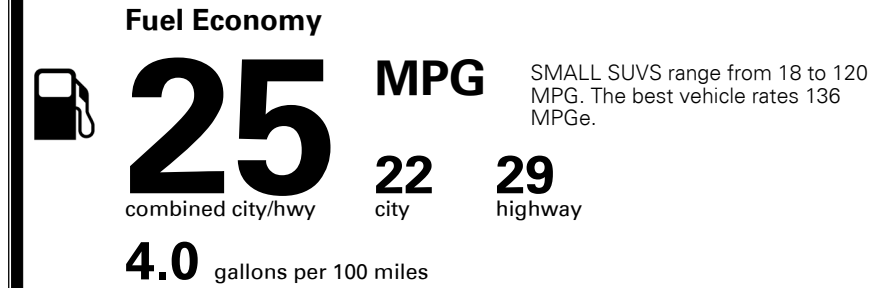

MANUFACTURER'S SUGGESTED RETAIL PRICE ▶

COMPARE LX FWD FEATURES

1. Added to/in place of standard L features
2. Blind-Spot Collision Warning (BCW)
   - Rear Cross-Traffic Collision Warning (RCCW)
   - Auto Up/Down Windows (Front & Rear)
   - Rapid Charge USB Ports (2)
   - Acoustic Front Windshield
   - Seatback Map Pockets

ADDITIONAL INSTALLED EQUIPMENT:
(In addition to or in place of standard features)

- Snow White Pearl Paint
- LX I4 Convenience Package
- Forward Collision-Avoidance Assist-Car
- Parking Distance Warning - Reverse (PDW-R)
- Power Driver's Seat w/ Lumbar Support
- Heated Front Seats
- Dual-Zone Automatic Climate Control
- Leather Trimmed Steering Wheel / Shift Knob
- Roof Rails
- Carpeted Floor Mats
- Cargo Net
- Cargo Cover

$ 27,990.00

Included
Included
Included
Included
Included
Included

$395.00
$2,000.00

$195.00
$50.00
$150.00

MSRP INCLUDING OPTIONS

$ 30,780.00

INLAND FREIGHT AND HANDLING

$ 1,045.00

TOTAL MANUFACTURER'S SUGGESTED RETAIL PRICE ▶

$ 31,825.00

TOTAL ADDITIONAL WEIGHT: 19.5

#1 MASS MARKET BRAND IN
J.D. POWER INITIAL QUALITY,
5 YEARS IN A ROW.

GIVE IT EVERYTHING **KIA**

For J.D. Power 2019 award information, go to jdpower.com/awards for more details.

EPA DOT Fuel Economy and Environment

Gasoline Vehicle

You spend $500 more in fuel costs over 5 years
compared to the average new vehicle.

Annual fuel cost $1,600