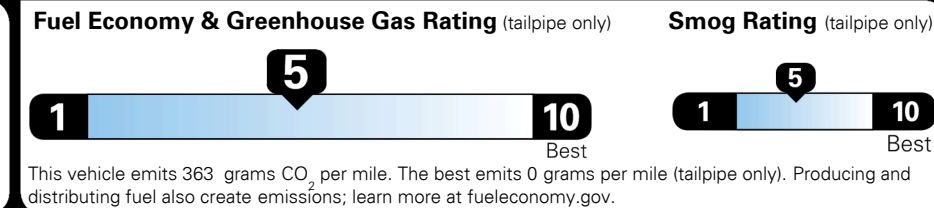

EPA DOT Fuel Economy and Environment

Gasoline Vehicle

Fuel Economy
25 **MPG**
combined city/hwy
4.0 gallons per 100 miles

SMALL SUVs range from 18 to 120 MPG. The best vehicle rates 136 MPGe.

22 city
29 highway

You spend $500 more in fuel costs over 5 years
compared to the average new vehicle.

Annual fuel cost $1,600