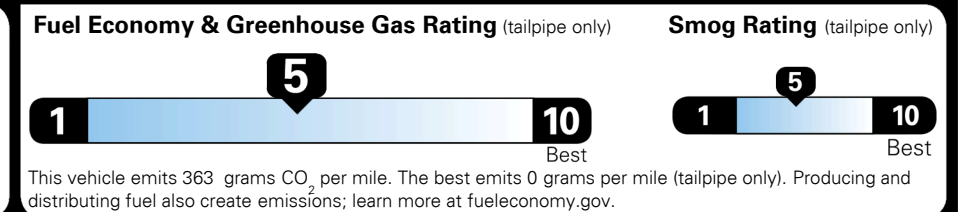

TOTAL ADDITIONAL WEIGHT: 9.6

EPA DOT Fuel Economy and Environment

Gasoline Vehicle

You spend \$500 more in fuel costs over 5 years
 compared to the average new vehicle.

Annual fuel cost \$1,600

This vehicle emits 363 grams CO₂ per mile. The best emits 0 grams per mile (tailpipe only). Producing and distributing fuel also create emissions; learn more at fueleconomy.gov.