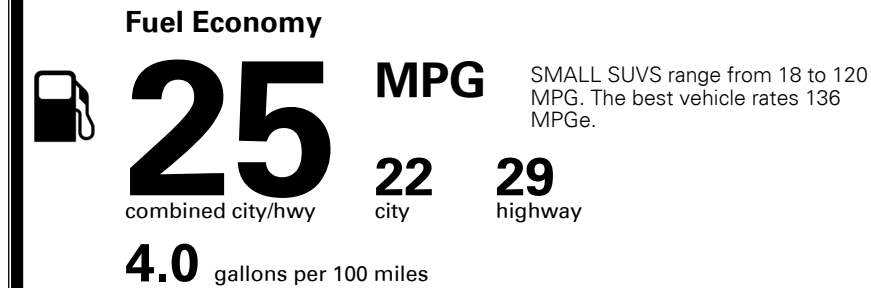

\$395.00
 \$2,000.00

\$195.00
 \$60.00

MSRP INCLUDING OPTIONS

\$ 30,640.00

INLAND FREIGHT AND HANDLING

\$ 1,045.00

TOTAL MANUFACTURER'S SUGGESTED RETAIL PRICE ▶

\$ 31,685.00

TOTAL ADDITIONAL WEIGHT: 9.6

EPA DOT Fuel Economy and Environment

Gasoline Vehicle

You spend \$500 more in fuel costs over 5 years
 compared to the average new vehicle.

Annual fuel cost \$1,600

This vehicle emits 363 grams CO₂ per mile. The best emits 0 grams per mile (tailpipe only). Producing and distributing fuel also create emissions; learn more at fueleconomy.gov.