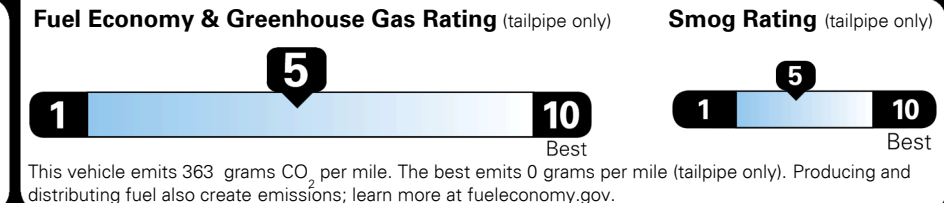

Actual results will vary for many reasons, including driving conditions and how you drive and maintain your vehicle. The average new vehicle gets 27 MPG and costs $7,500 to fuel over 5 years. Cost estimates are based on 15,000 miles per year at $ 2.70 per gallon. MPGe is miles per gasoline gallon equivalent. Vehicle emissions are a significant cause of climate change and smog.

fueleconomy.gov

Calculate personalized estimates and compare vehicles

GOVERNMENT 5-STAR SAFETY RATINGS

Overall Vehicle Score ★★★★★

Based on the combined rating of frontal, side and rollover. Should ONLY be compared to other vehicles of similar size and weight.

Frontal Crash Driver ★★★★★
Passenger ★★★★★

Based on the risk of injury in a frontal impact. Should ONLY be compared to other vehicles of similar size and weight.

Side Crash Front seat ★★★★★
Rear seat ★★★★★

Star ratings based on the risk of injury in a side impact.

Rollover ★★★★★

Star ratings based on the risk of rollover in a single-vehicle crash.

Star ratings range from 1 to 5 stars (★★★★★) with 5 being the highest.

Source: National Highway Traffic Safety Administration (NHTSA).

www.safercar.gov or 1-888-327-4236

Manufacturer's suggested retail price includes Manufacturer's recommended pre-delivery service. License and title fees, state and local taxes and other dealer installed options and accessories are not included in the manufacturer's suggested retail price.

PARTS CONTENT INFORMATION

FOR VEHICLES IN THIS CAR LINE U.S./CANADIAN PARTS CONTENT: 55 %

MAJOR SOURCES OF FOREIGN PARTS: KOREA: 45%

NOTE: PARTS CONTENT DOES NOT INCLUDE FINAL ASSEMBLY, DISTRIBUTION, OR OTHER NON-PARTS COSTS.

FOR THIS VEHICLE FINAL ASSEMBLY POINT: WEST POINT, GA, USA

COUNTRY OF ORIGIN

ENGINE: USA

TRANSMISSION: USA