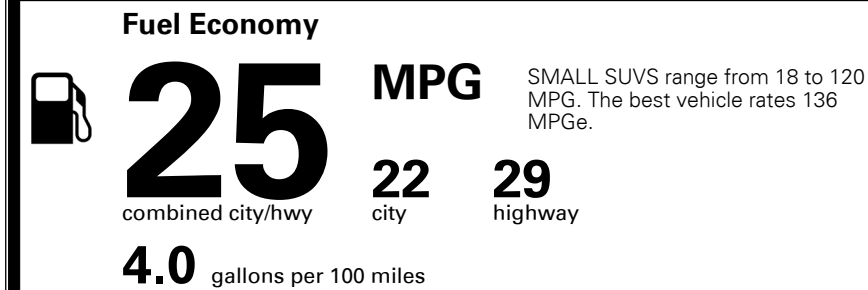

**TOTAL MANUFACTURER'S SUGGESTED RETAIL PRICE ▶**

\$ 31,110.00

TOTAL ADDITIONAL WEIGHT: 0.1

**EPA DOT Fuel Economy and Environment**

**Gasoline Vehicle**

**You spend \$500 more in fuel costs over 5 years**  
 compared to the average new vehicle.