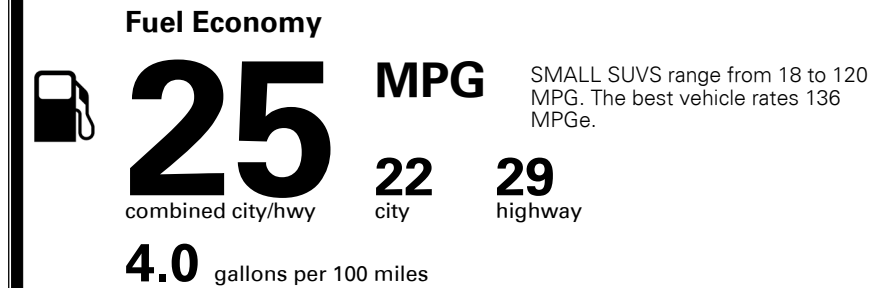

TOTAL MANUFACTURER'S SUGGESTED RETAIL PRICE ▶

\$ 31,230.00

TOTAL ADDITIONAL WEIGHT: 8.8

EPA DOT Fuel Economy and Environment

Gasoline Vehicle

You spend \$500 more in fuel costs over 5 years
 compared to the average new vehicle.