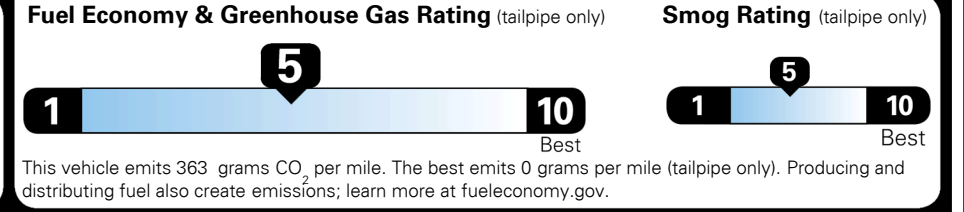

EPA DOT Fuel Economy and Environment

Gasoline Vehicle

Fuel Economy

25 MPG combined city/hwy
22 MPG city
29 MPG highway

4.0 gallons per 100 miles

SMALL SUVs range from 18 to 37 MPG. The best vehicle rates 136 MPGe.

You spend $750 more in fuel costs over 5 years compared to the average new vehicle.

Annual fuel cost $1,550