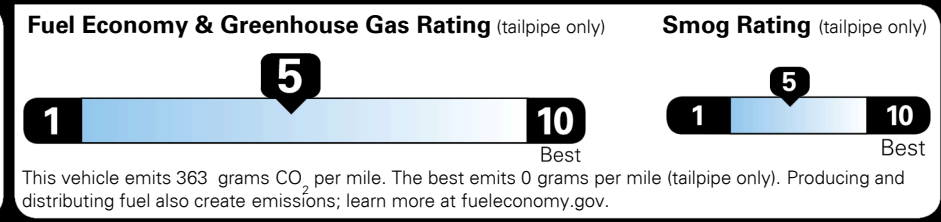

EPA DOT Fuel Economy and Environment

Gasoline Vehicle

Fuel Economy

25 MPG SMALL SUVs range from 18 to 37 MPG. The best vehicle rates 136 MPGe.
combined city/hwy
22 city
29 highway
4.0 gallons per 100 miles

You spend $750 more in fuel costs over 5 years compared to the average new vehicle.

Annual fuel cost $1,550