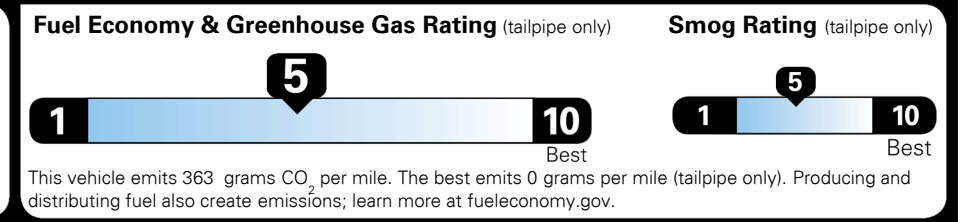

EPA DOT Fuel Economy and Environment

Gasoline Vehicle

Fuel Economy

25 MPG
combined city/hwy

22 MPG
city

29 MPG
highway

4.0 gallons per 100 miles

SMALL SUVs range from 18 to 37 MPG. The best vehicle rates 136 MPGe.

You spend $750 more in fuel costs over 5 years
compared to the average new vehicle.

Annual fuel cost $1,550