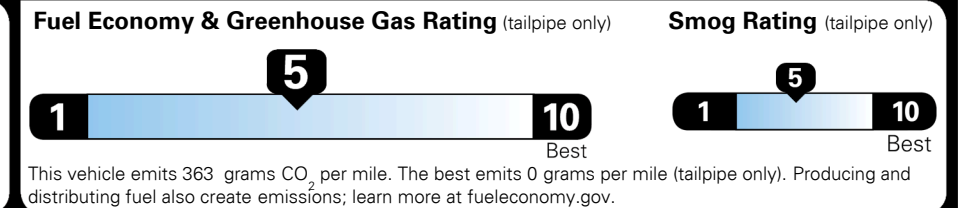

EPA DOT Fuel Economy and Environment

Gasoline Vehicle

Fuel Economy

25 MPG
combined city/hwy

22 MPG
city

29 MPG
highway

4.0 gallons per 100 miles

SMALL SUVs range from 18 to 37 MPG. The best vehicle rates 136 MPGe.

You spend $750 more in fuel costs over 5 years
compared to the average new vehicle.

Annual fuel cost $1,550