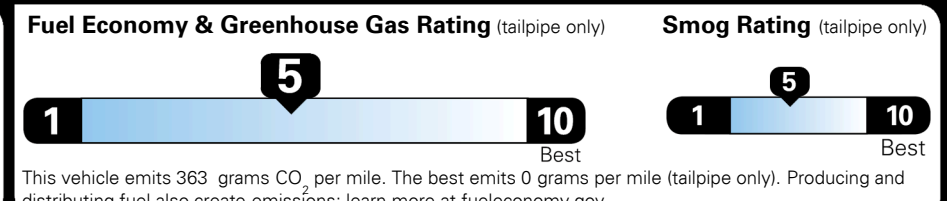

Actual results will vary for many reasons, including driving conditions and how you drive and maintain your vehicle. The average new vehicle gets 27 MPG and costs $7,000 to fuel over 5 years. Cost estimates are based on 15,000 miles per year at $ 2.55 per gallon. MPGe is miles per gasoline gallon equivalent. Vehicle emissions are a significant cause of climate change and smog.

fueleconomy.gov
Calculate personalized estimates and compare vehicles

GOVERNMENT 5-STAR SAFETY RATINGS

Overall Vehicle Score ★ ★ ★ ★ ★
Based on the combined rating of frontal, side and rollover. Should ONLY be compared to other vehicles of similar size and weight.

Frontal	Driver	★ ★ ★ ★ ★
Crash	Passenger	★ ★ ★ ★ ★
Based on the risk of injury in a frontal impact. Should ONLY be compared to other vehicles of similar size and weight.		
Side	Front seat	★ ★ ★ ★ ★
Crash	Rear seat	★ ★ ★ ★ ★
Star ratings based on the risk of injury in a side impact.		
Rollover		★ ★ ★ ★ ★
Star ratings based on the risk of rollover in a single-vehicle crash.		

Star ratings range from 1 to 5 stars (★★★★★) with 5 being the highest.
Source: National Highway Traffic Safety Administration (NHTSA).
www.safercar.gov or 1-888-327-4236

Manufacturer's suggested retail price includes Manufacturer's recommended pre-delivery service. License and title fees, state and local taxes and other dealer installed options and accessories are not included in the manufacturer's suggested retail price.

PARTS CONTENT INFORMATION

FOR VEHICLES IN THIS CAR LINE U.S./CANADIAN PARTS CONTENT: 60 %

MAJOR SOURCES OF FOREIGN PARTS: KOREA: 40%

NOTE: PARTS CONTENT DOES NOT INCLUDE FINAL ASSEMBLY, DISTRIBUTION, OR OTHER NON-PARTS COSTS.

FOR THIS VEHICLE FINAL ASSEMBLY POINT: WEST POINT, GA, USA

COUNTRY OF ORIGIN
ENGINE: USA
TRANSMISSION: USA