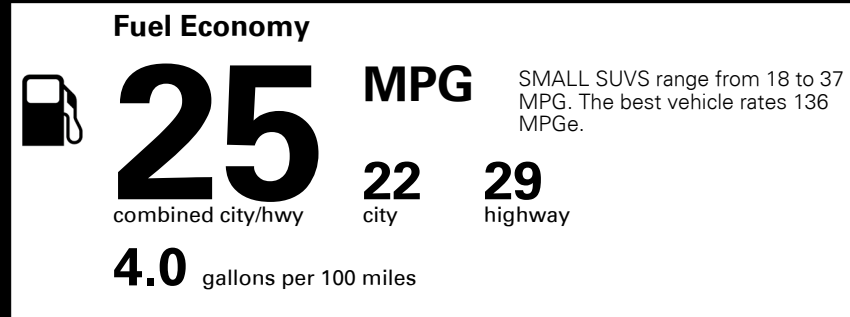

EPA DOT Fuel Economy and Environment

Gasoline Vehicle

You spend $750 more in fuel costs over 5 years
compared to the average new vehicle.

Annual fuel cost $1,550