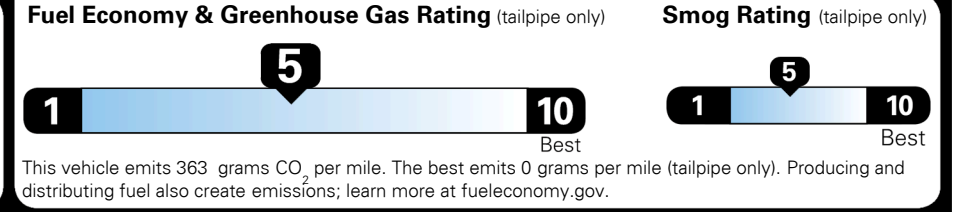

EPA DOT Fuel Economy and Environment

Gasoline Vehicle

Fuel Economy
25 MPG
combined city/hwy
4.0 gallons per 100 miles

SMALL SUVs range from 18 to 37 MPG. The best vehicle rates 136 MPGe.

22 city
29 highway

You spend $750 more in fuel costs over 5 years
compared to the average new vehicle.

Annual fuel cost $1,550