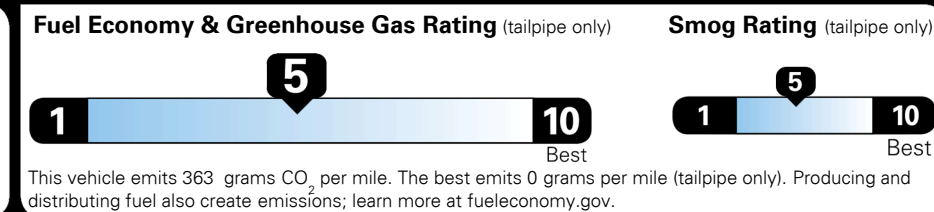

MSRP INCLUDING OPTIONS \$ 27,770.00
 INLAND FREIGHT AND HANDLING \$ 990.00
TOTAL MANUFACTURER'S SUGGESTED RETAIL PRICE ▶ \$ 28,760.00

EPA DOT Fuel Economy and Environment

Gasoline Vehicle

Fuel Economy
25 MPG
 combined city/hwy
4.0 gallons per 100 miles

SMALL SUVs range from 18 to 37 MPG. The best vehicle rates 136 MPGe.

22 city
29 highway

You spend \$750 more in fuel costs over 5 years
 compared to the average new vehicle.

Annual fuel cost \$1,550

Actual results will vary for many reasons, including driving conditions and how you drive and maintain your vehicle. The average new vehicle gets 27 MPG and costs \$7,000 to fuel over 5 years. Cost estimates are based on 15,000 miles per year at \$ 2.55 per gallon. MPGe is miles per gasoline gallon equivalent. Vehicle emissions are a significant cause of climate change and smog.