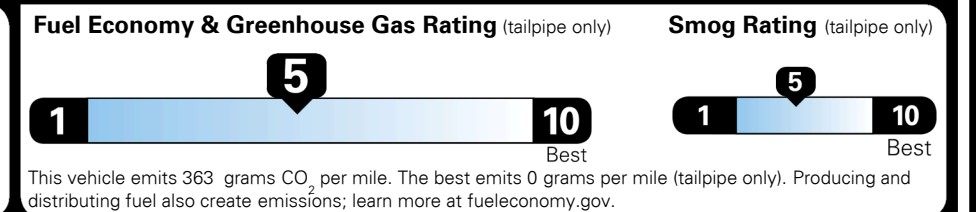

EPA DOT Fuel Economy and Environment

Gasoline Vehicle

Fuel Economy
25 MPG
combined city/hwy
4.0 gallons per 100 miles
SMALL SUVs range from 18 to 37 MPG. The best vehicle rates 136 MPGe.

You spend $750 more in fuel costs over 5 years
compared to the average new vehicle.

Annual fuel cost $1,550