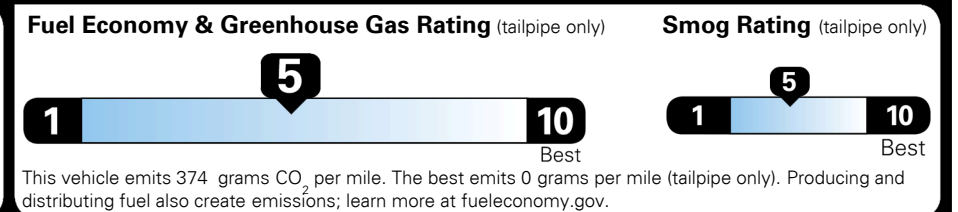

EPA DOT Fuel Economy and Environment

Gasoline Vehicle

Fuel Economy
24 MPG
combined city/hwy
21 MPG city
29 MPG highway
4.2 gallons per 100 miles
SMALL SUVs range from 17 to 33 MPG. The best vehicle rates 119 MPGe.

You spend $500 more in fuel costs over 5 years
compared to the average new vehicle.

Annual fuel cost $1,900