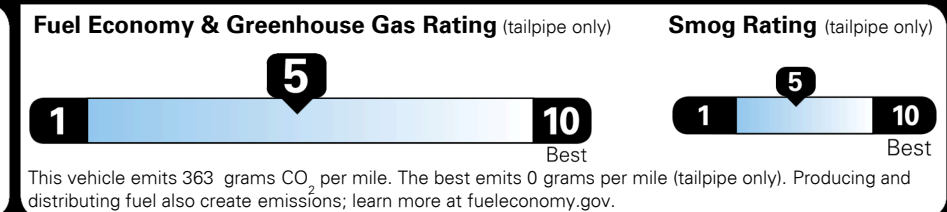

EPA DOT Fuel Economy and Environment

Gasoline Vehicle

Fuel Economy

25 MPG combined city/hwy
4.0 gallons per 100 miles

22 MPG city
29 MPG highway

SMALL SUVs range from 18 to 120 MPG. The best vehicle rates 136 MPGe.

You spend $500 more in fuel costs over 5 years compared to the average new vehicle.

Annual fuel cost $1,600