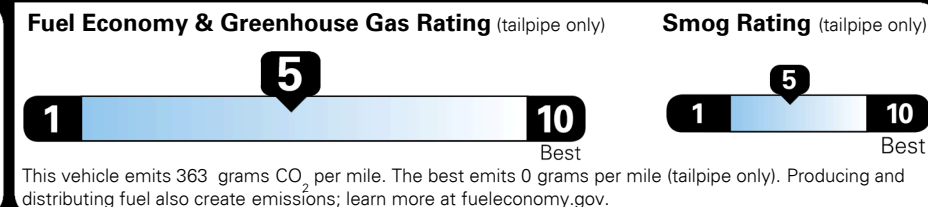

Actual results will vary for many reasons, including driving conditions and how you drive and maintain your vehicle. The average new vehicle gets 27 MPG and costs $7,500 to fuel over 5 years. Cost estimates are based on 15,000 miles per year at $ 2.70 per gallon. MPGe is miles per gasoline gallon equivalent. Vehicle emissions are a significant cause of climate change and smog.

fuelconomy.gov

Calculate personalized estimates and compare vehicles

GOVERNMENT 5-STAR SAFETY RATINGS

Overall Vehicle Score ★★★★★

Based on the combined rating of frontal, side and rollover. Should ONLY be compared to other vehicles of similar size and weight.

Frontal Driver ★★★★★

Crash Passenger ★★★★★

Based on the risk of injury in a frontal impact. Should ONLY be compared to other vehicles of similar size and weight.

Side Front seat ★★★★★

Crash Rear seat ★★★★★

Star ratings based on the risk of injury in a side impact.

Rollover ★★★★★

Star ratings based on the risk of rollover in a single-vehicle crash.

Star ratings range from 1 to 5 stars (★★★★★) with 5 being the highest.

Source: National Highway Traffic Safety Administration (NHTSA).

www.safercar.gov or 1-888-327-4236

Manufacturer's suggested retail price includes Manufacturer's recommended pre-delivery service. License and title fees, state and local taxes and other dealer installed options and accessories are not included in the manufacturer's suggested retail price.

PARTS CONTENT INFORMATION

FOR VEHICLES IN THIS CAR LINE U.S./CANADIAN PARTS CONTENT: 55 %

MAJOR SOURCES OF FOREIGN PARTS: KOREA: 45%

NOTE: PARTS CONTENT DOES NOT INCLUDE FINAL ASSEMBLY, DISTRIBUTION, OR OTHER NON-PARTS COSTS.

FOR THIS VEHICLE FINAL ASSEMBLY POINT: WEST POINT, GA, USA

COUNTRY OF ORIGIN

ENGINE: USA

TRANSMISSION: USA