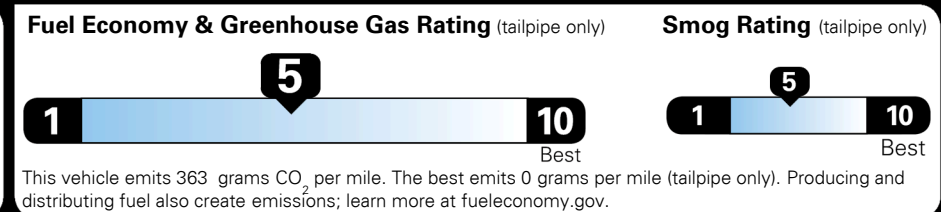

EPA DOT Fuel Economy and Environment

Gasoline Vehicle

Fuel Economy

25 MPG combined city/hwy
22 MPG city
29 MPG highway

SMALL SUVs range from 18 to 120 MPG. The best vehicle rates 136 MPGe.

4.0 gallons per 100 miles

You spend $500 more in fuel costs over 5 years compared to the average new vehicle.

Annual fuel cost $1,600