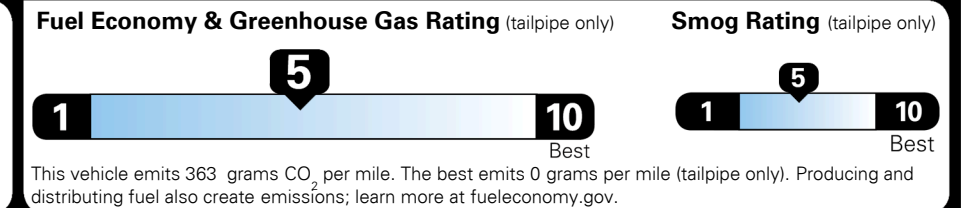

Actual results will vary for many reasons, including driving conditions and how you drive and maintain your vehicle. The average new vehicle gets 27 MPG and costs $7,500 to fuel over 5 years. Cost estimates are based on 15,000 miles per year at $ 2.70 per gallon. MPGe is miles per gasoline gallon equivalent. Vehicle emissions are a significant cause of climate change and smog.

fuel economy.gov

Calculate personalized estimates and compare vehicles

GOVERNMENT 5-STAR SAFETY RATINGS

Overall Vehicle Score ★ ★ ★ ★ ★

Based on the combined rating of frontal, side and rollover. Should ONLY be compared to other vehicles of similar size and weight.

Frontal Crash Driver ★ ★ ★ ★ ★
Passenger ★ ★ ★ ★ ★

Based on the risk of injury in a frontal impact. Should ONLY be compared to other vehicles of similar size and weight.

Side Crash Front seat ★ ★ ★ ★ ★
Rear seat ★ ★ ★ ★ ★

Star ratings based on the risk of injury in a side impact.

Rollover ★ ★ ★ ★ ★

Star ratings based on the risk of rollover in a single-vehicle crash.

Star ratings range from 1 to 5 stars (★★★★★) with 5 being the highest.

Source: National Highway Traffic Safety Administration (NHTSA).

www.safercar.gov or 1-888-327-4236

Manufacturer's suggested retail price includes Manufacturer's recommended pre-delivery service. License and title fees, state and local taxes and other dealer installed options and accessories are not included in the manufacturer's suggested retail price.

PARTS CONTENT INFORMATION

FOR VEHICLES IN THIS CAR LINE U.S./CANADIAN PARTS CONTENT: 55 %

MAJOR SOURCES OF FOREIGN PARTS: KOREA: 45%

NOTE: PARTS CONTENT DOES NOT INCLUDE FINAL ASSEMBLY, DISTRIBUTION, OR OTHER NON-PARTS COSTS.

FOR THIS VEHICLE FINAL ASSEMBLY POINT: WEST POINT, GA, USA

COUNTRY OF ORIGIN

ENGINE: USA

TRANSMISSION: USA