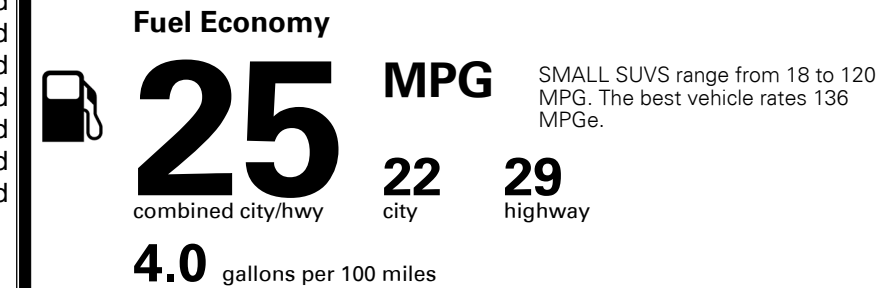

WARRANTY

10 Year/100,000 Mile Limited Powertrain Warranty
5 Year/60,000 Mile Limited Basic Warranty
5 Year/60,000 Mile Roadside Assistance

MANUFACTURER'S SUGGESTED RETAIL PRICE ▶

$ 27,990.00

COMPARE LX FWD FEATURES

Added to/in place of standard L features
- Blind-Spot Collision Warning (BCW)
- Rear Cross-Traffic Collision Warning (RCCW)
- Auto Up/Down Windows (Front & Rear)
- Rapid Charge USB Ports (2)
- Acoustic Front Windshield
- Seatback Map Pockets

Included
Included
Included
Included
Included
Included

ADDITIONAL INSTALLED EQUIPMENT: (In addition to or in place of standard features)

Snow White Pearl Paint
LX I4 Convenience Package
- Forward Collision-Avoidance Assist-Car
- Parking Distance Warning - Reverse (PDW-R)
- Power Driver's Seat w/ Lumbar Support
- Heated Front Seats
- Dual-Zone Automatic Climate Control
- Leather Trimmed Steering Wheel / Shift Knob
- Roof Rails
Carpeted Floor Mats

$395.00
$2,000.00

$195.00

MSRP INCLUDING OPTIONS

$ 30,580.00

INLAND FREIGHT AND HANDLING

$ 1,045.00

TOTAL MANUFACTURER'S SUGGESTED RETAIL PRICE ▶

$ 31,625.00

TOTAL ADDITIONAL WEIGHT: 8.8

#1 MASS MARKET BRAND IN
J.D. POWER INITIAL QUALITY,
5 YEARS IN A ROW.

GIVE IT EVERYTHING

For J.D. Power 2019 award information, go to jdpower.com/awards for more details.

EPA DOT Fuel Economy and Environment

Gasoline Vehicle

You spend $500 more in fuel costs over 5 years
compared to the average new vehicle.

Annual fuel cost $1,600