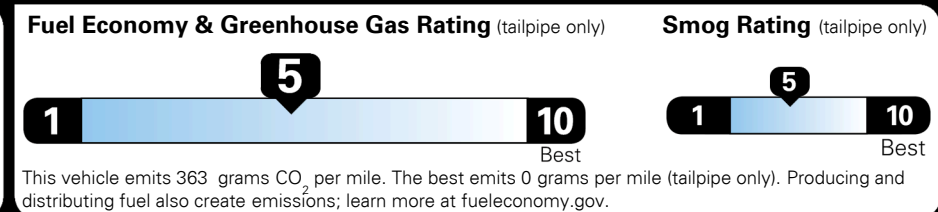

GIVE IT EVERYTHING KIA

For J.D. Power 2019 award information, go to jdpower.com/awards for more details.

EPA DOT Fuel Economy and Environment

Gasoline Vehicle

Fuel Economy

25 MPG combined city/hwy
22 MPG city
29 MPG highway

SMALL SUVs range from 18 to 120 MPG. The best vehicle rates 136 MPGe.

4.0 gallons per 100 miles

You spend \$500 more in fuel costs over 5 years compared to the average new vehicle.

Annual fuel cost \$1,600