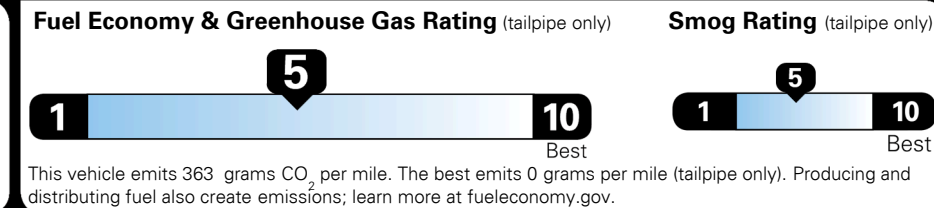

TOTAL MANUFACTURER'S SUGGESTED RETAIL PRICE ▶

\$ 32,090.00

TOTAL ADDITIONAL WEIGHT: 14.5

#1 MASS MARKET BRAND IN
 J.D. POWER INITIAL QUALITY,
 5 YEARS IN A ROW.

GIVE IT EVERYTHING

For J.D. Power 2019 award information, go to jdpower.com/awards for more details.

EPA DOT Fuel Economy and Environment

Gasoline Vehicle

You spend
\$500
 more in fuel costs
 over 5 years
 compared to the
 average new vehicle.

Annual fuel cost
\$1,600

Actual results will vary for many reasons, including driving conditions and how you drive and maintain your vehicle. The average new vehicle gets 27 MPG and costs \$7,500 to fuel over 5 years. Cost estimates are based on 15,000 miles per year at \$ 2.70 per gallon. MPGe is miles per gasoline gallon equivalent. Vehicle emissions are a significant cause of climate change and smog.