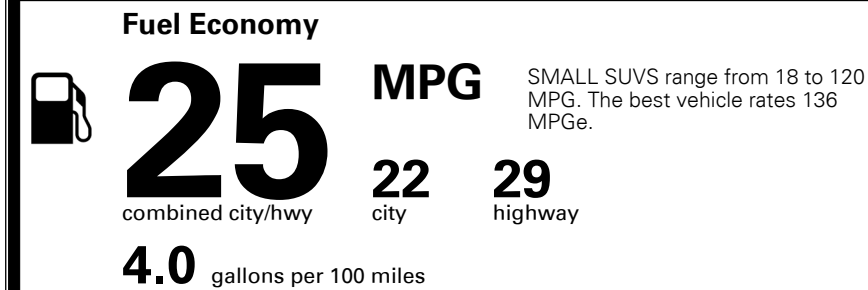

MANUFACTURER'S SUGGESTED RETAIL PRICE ▶

COMPARE LX FWD FEATURES

1. Added to/in place of standard L features
2. Blind-Spot Collision Warning (BCW)
   - Rear Cross-Traffic Collision Warning (RCCW)
   - Auto Up/Down Windows (Front & Rear)
   - Rapid Charge USB Ports (2)
   - Acoustic Front Windshield
   - Seatback Map Pockets

ADDITIONAL INSTALLED EQUIPMENT: (In addition to or in place of standard features)

- Passion Red Paint
- LX I4 Convenience Package
- Forward Collision-Avoidance Assist-Car
- Parking Distance Warning - Reverse (PDW-R)
- Power Driver's Seat w/ Lumbar Support
- Heated Front Seats
- Dual-Zone Automatic Climate Control
- Leather Trimmed Steering Wheel / Shift Knob
- Roof Rails
- Carpeted Floor Mats
- Carpeted Cargo Mat w/Seatback Up Protection
- Auto-Dimming Mirror w/HomeLink™ & Compass

$ 27,990.00

Included
Included
Included
Included
Included
Included
Included

$395.00
$2,000.00

$195.00
$115.00
$350.00

MSRP INCLUDING OPTIONS

$ 31,045.00

INLAND FREIGHT AND HANDLING

$ 1,045.00

TOTAL MANUFACTURER'S SUGGESTED RETAIL PRICE ▶

$ 32,090.00

TOTAL ADDITIONAL WEIGHT: 14.5

#1 MASS MARKET BRAND IN
J.D. POWER INITIAL QUALITY,
5 YEARS IN A ROW.

GIVE IT EVERYTHING

For J.D. Power 2019 award information, go to jdpower.com/awards for more details.

EPA DOT Fuel Economy and Environment

Gasoline Vehicle

You spend
$500
more in fuel costs
over 5 years
compared to the
average new vehicle.

Annual fuel cost
$1,600