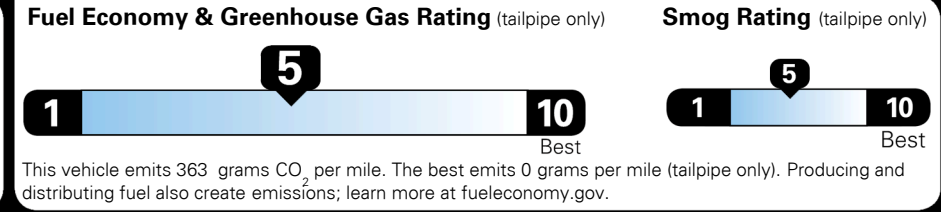

EPA DOT Fuel Economy and Environment

Gasoline Vehicle

Fuel Economy
25 MPG combined city/hwy
22 MPG city
29 MPG highway
4.0 gallons per 100 miles

SMALL SUVs range from 18 to 120 MPG. The best vehicle rates 136 MPGe.

You spend $500 more in fuel costs over 5 years
compared to the average new vehicle.

Annual fuel cost $1,600