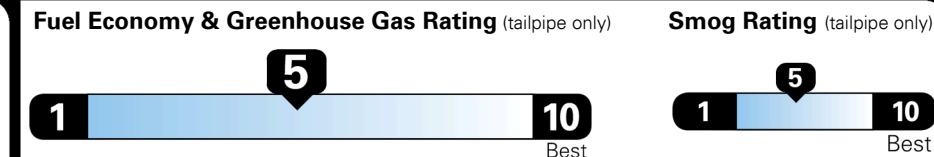

GIVE IT EVERYTHING **KIA**

For J.D. Power 2019 award information, go to jdpower.com/awards for more details.

EPA DOT Fuel Economy and Environment

Gasoline Vehicle

Fuel Economy

25 MPG
 combined city/hwy

22 MPG
 city

29 MPG
 highway

4.0 gallons per 100 miles

SMALL SUVs range from 18 to 120 MPG. The best vehicle rates 136 MPGe.

You spend \$500 more in fuel costs over 5 years
 compared to the average new vehicle.

Annual fuel cost \$1,600