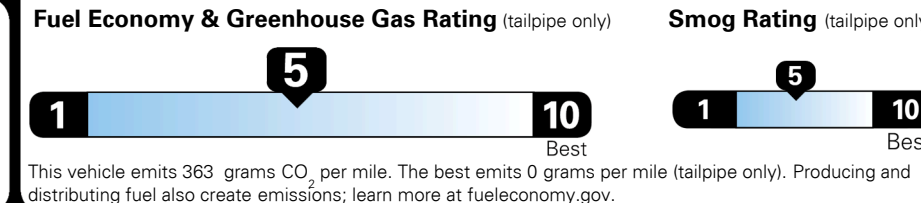

GIVE IT EVERYTHING **KIA**

For J.D. Power 2019 award information, go to jdpower.com/awards for more details.

EPA DOT Fuel Economy and Environment

Gasoline Vehicle

Fuel Economy

25 MPG combined city/hwy
22 MPG city
29 MPG highway

SMALL SUVs range from 18 to 120 MPG. The best vehicle rates 136 MPGe.

4.0 gallons per 100 miles

You spend \$500 more in fuel costs over 5 years compared to the average new vehicle.

Annual fuel cost \$1,600