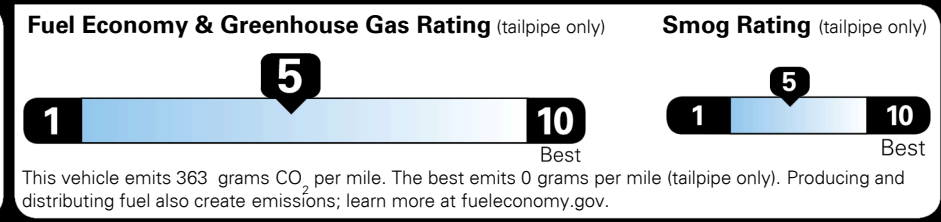

TOTAL ADDITIONAL WEIGHT: 19.5

EPA DOT Fuel Economy and Environment

Gasoline Vehicle

Fuel Economy

25 MPG
 combined city/hwy

22 MPG
 city

29 MPG
 highway

4.0 gallons per 100 miles

SMALL SUVs range from 18 to 37 MPG. The best vehicle rates 136 MPGe.

You spend \$750 more in fuel costs over 5 years
 compared to the average new vehicle.

Annual fuel cost \$1,550

Actual results will vary for many reasons, including driving conditions and how you drive and maintain your vehicle. The average new vehicle gets 27 MPG and costs \$7,000 to fuel over 5 years. Cost estimates are based on 15,000 miles per year at \$ 2.55 per gallon. MPGe is miles per gasoline gallon equivalent. Vehicle emissions are a significant cause of climate change and smog.