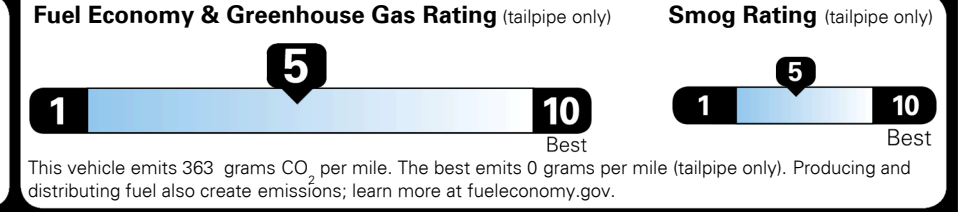

EXTERIOR
Acoustic Front Windshield
Heated Outside Mirrors w/ Turn Signal Indicators
Privacy Glass

WARRANTY
10 Year/100,000 Mile Limited Powertrain Warranty
5 Year/60,000 Mile Limited Basic Warranty
5 Year/60,000 Mile Roadside Assistance
*Ask dealer for details

MANUFACTURER'S SUGGESTED RETAIL PRICE ▶

ADDITIONAL INSTALLED EQUIPMENT:
(In addition to or in place of standard features)
LX Convenience Package $2,000.00
- Dual-Zone Automatic Climate Control
- Heated Front Seats
- Power Driver's Seat w/ Lumbar Support
- Leather Trimmed Steering Wheel / Shift Knob
- Auto-Dimming Rear View Mirror
- Parking Distance Warning - Reverse (PDW-R)
- Roof Rails
- UVO eServices^
- ^ Includes 5 year service; see myuvo.com

Rear Bumper Applique $75.00
Carpeted Floor Mats $155.00
Mud Guards $95.00

MSRP INCLUDING OPTIONS $ 29,975.00

INLAND FREIGHT AND HANDLING $ 1,045.00

TOTAL MANUFACTURER'S SUGGESTED RETAIL PRICE ▶ $ 31,020.00

EPA DOT Fuel Economy and Environment

Gasoline Vehicle

Fuel Economy

25 MPG
combined city/hwy

22 MPG
city

29 MPG
highway

4.0 gallons per 100 miles

SMALL SUVs range from 18 to 37 MPG. The best vehicle rates 136 MPGe.

You spend $750 more in fuel costs over 5 years
compared to the average new vehicle.

Annual fuel cost $1,550

Actual results will vary for many reasons, including driving conditions and how you drive and maintain your vehicle. The average new vehicle gets 27 MPG and costs $7,000 to fuel over 5 years. Cost estimates are based on 15,000 miles per year at $ 2.55 per gallon. MPGe is miles per gasoline gallon equivalent. Vehicle emissions are a significant cause of climate change and smog.

fueleconomy.gov
Calculate personalized estimates and compare vehicles

Smartphone QR Code

GOVERNMENT 5-STAR SAFETY RATINGS

Overall Vehicle Score ★★★★★
Based on the combined rating of frontal, side and rollover. Should ONLY be compared to other vehicles of similar size and weight.

Frontal Crash	Driver	★★★★★
	Passenger	★★★★★
Side Crash	Front seat	★★★★★
	Rear seat	★★★★★
Rollover		★★★★★

Star ratings based on the risk of injury in a frontal impact. Should ONLY be compared to other vehicles of similar size and weight.

Star ratings based on the risk of injury in a side impact.

Star ratings based on the risk of rollover in a single-vehicle crash.

PARTS CONTENT INFORMATION

FOR VEHICLES IN THIS CAR LINE U.S./CANADIAN PARTS CONTENT: 60 %

MAJOR SOURCES OF FOREIGN PARTS: KOREA: 40%

NOTE: PARTS CONTENT DOES NOT INCLUDE FINAL ASSEMBLY, DISTRIBUTION, OR OTHER NON-PARTS COSTS.

FOR THIS VEHICLE FINAL ASSEMBLY POINT: WEST POINT, GA, USA

COUNTRY OF ORIGIN
ENGINE: USA
TRANSMISSION: USA

TOTAL ADDITIONAL WEIGHT: 9.2