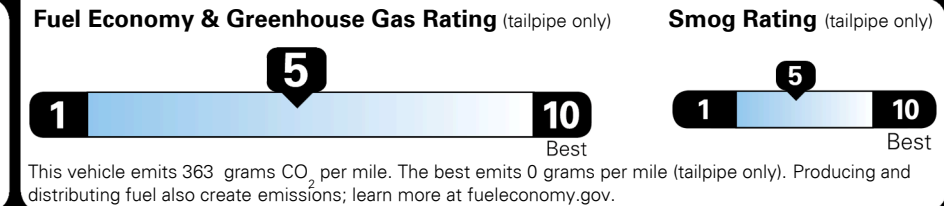

EPA DOT Fuel Economy and Environment

Gasoline Vehicle

Fuel Economy

25 MPG
combined city/hwy

22 MPG
city

29 MPG
highway

4.0 gallons per 100 miles

SMALL SUVs range from 18 to 37 MPG. The best vehicle rates 136 MPGe.

You spend $750 more in fuel costs over 5 years
compared to the average new vehicle.

Annual fuel cost $1,550