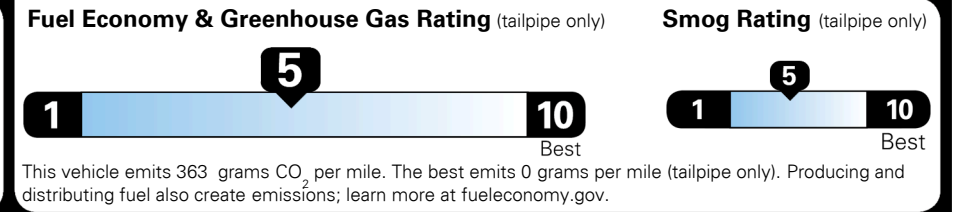

EPA DOT Fuel Economy and Environment

Gasoline Vehicle

Fuel Economy

25 MPG
combined city/hwy

22 MPG
city

29 MPG
highway

4.0 gallons per 100 miles

SMALL SUVs range from 18 to 37 MPG. The best vehicle rates 136 MPGe.

You spend $750 more in fuel costs over 5 years
compared to the average new vehicle.

Annual fuel cost $1,550