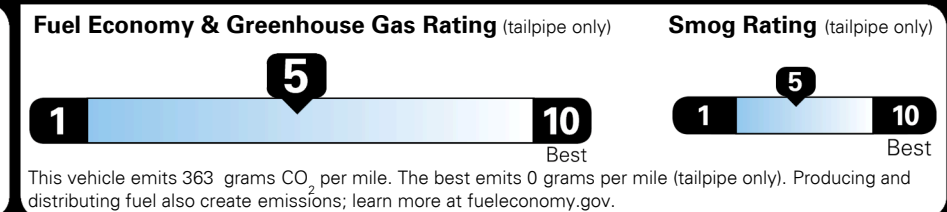

EPA DOT Fuel Economy and Environment

Gasoline Vehicle

Fuel Economy
25 MPG combined city/hwy
22 MPG city
29 MPG highway
4.0 gallons per 100 miles

SMALL SUVs range from 18 to 37 MPG. The best vehicle rates 136 MPGe.

You spend $750 more in fuel costs over 5 years
compared to the average new vehicle.

Annual fuel cost $1,550