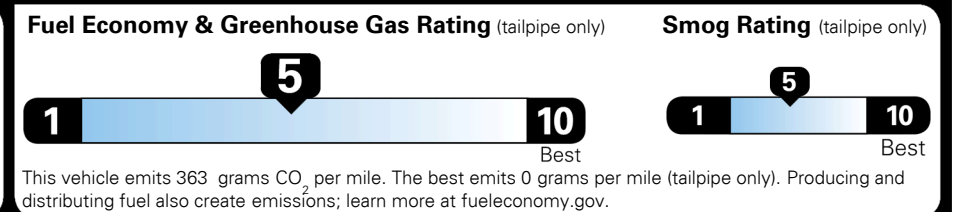

EPA DOT Fuel Economy and Environment

Gasoline Vehicle

Fuel Economy
25 MPG
combined city/hwy
4.0 gallons per 100 miles
city: **22** MPG
highway: **29** MPG
SMALL SUVs range from 18 to 37 MPG. The best vehicle rates 136 MPGe.

You spend $750 more in fuel costs over 5 years
compared to the average new vehicle.

Annual fuel cost $1,550