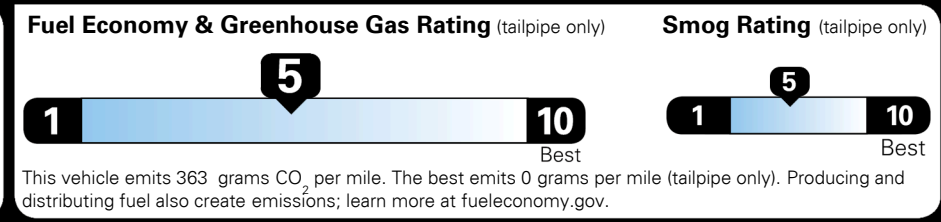

EPA DOT Fuel Economy and Environment

Gasoline Vehicle

Fuel Economy

25 MPG
combined city/hwy

22 MPG
city

29 MPG
highway

4.0 gallons per 100 miles

SMALL SUVs range from 18 to 37 MPG. The best vehicle rates 136 MPGe.

You spend $750 more in fuel costs over 5 years
compared to the average new vehicle.

Annual fuel cost $1,550