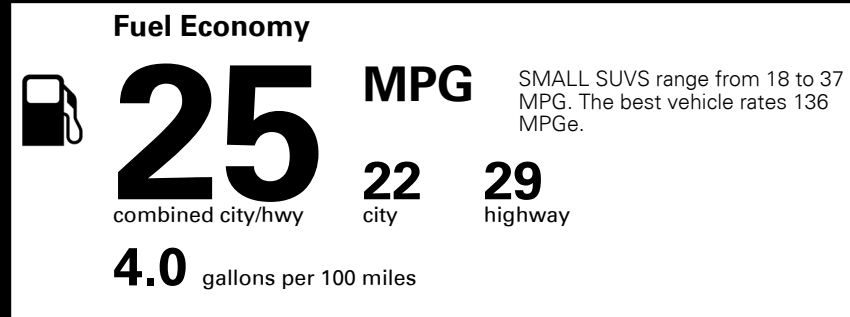

TOTAL ADDITIONAL WEIGHT: 9.2

**EPA DOT Fuel Economy and Environment**

Gasoline Vehicle

**You spend \$750 more in fuel costs over 5 years**  
 compared to the average new vehicle.

**Annual fuel cost \$1,550**