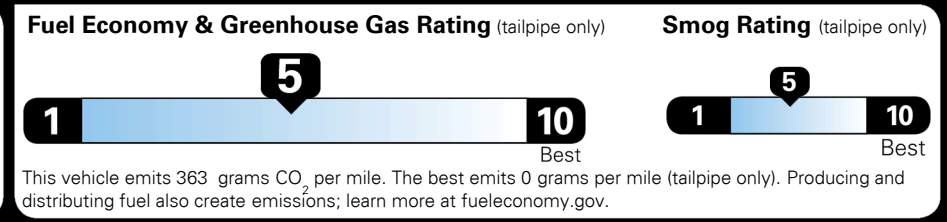

TOTAL ADDITIONAL WEIGHT: 9.2

**EPA DOT Fuel Economy and Environment**

Gasoline Vehicle

**You spend \$750 more in fuel costs over 5 years**  
 compared to the average new vehicle.

**Annual fuel cost \$1,550**