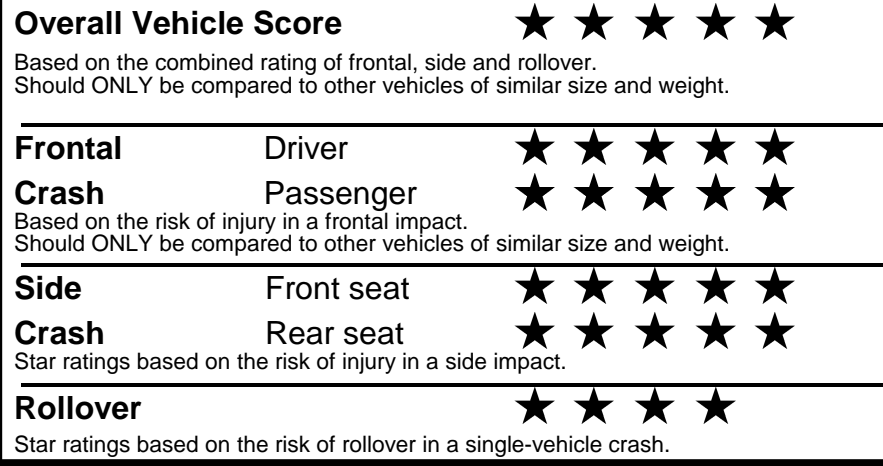

GOVERNMENT 5-STAR SAFETY RATINGS

Star ratings range from 1 to 5 stars (★★★★★) with 5 being the highest. Source: National Highway Traffic Safety Administration (NHTSA). www.safercar.gov or 1-888-327-4236

Manufacturer's suggested retail price includes Manufacturer's recommended pre-delivery service. License and title fees, state and local taxes and other dealer installed options and accessories are not included in the manufacturer's suggested retail price.

PARTS CONTENT INFORMATION

FOR VEHICLES IN THIS CAR LINE U.S./CANADIAN PARTS CONTENT: 60 %

MAJOR SOURCES OF FOREIGN PARTS: KOREA: 40%

NOTE: PARTS CONTENT DOES NOT INCLUDE FINAL ASSEMBLY, DISTRIBUTION, OR OTHER NON-PARTS COSTS.

FOR THIS VEHICLE FINAL ASSEMBLY POINT: WEST POINT, GA, USA

COUNTRY OF ORIGIN ENGINE: USA

TRANSMISSION: USA