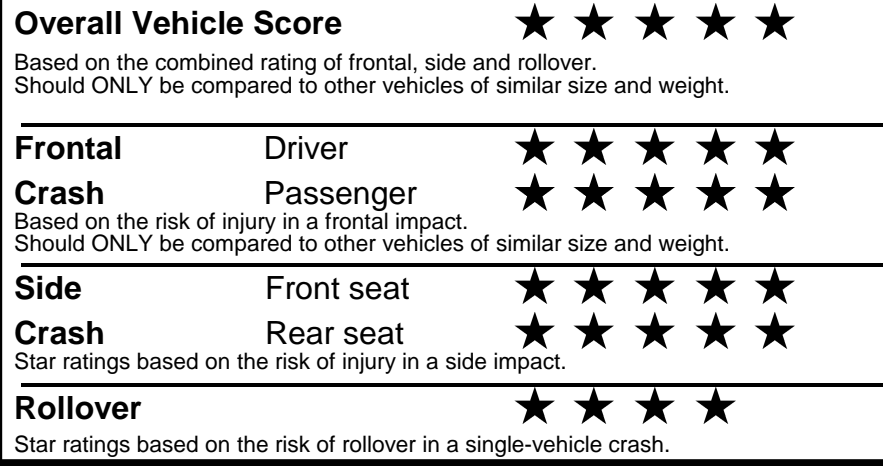

**fueleconomy.gov**

Calculate personalized estimates and compare vehicles

**GOVERNMENT 5-STAR SAFETY RATINGS**

Star ratings range from 1 to 5 stars (★★★★★) with 5 being the highest. Source: National Highway Traffic Safety Administration (NHTSA). [www.safercar.gov](http://www.safercar.gov) or 1-888-327-4236