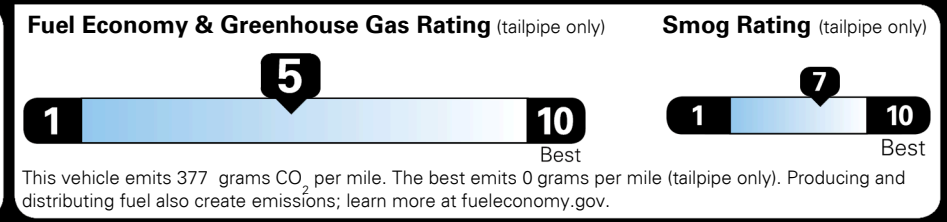

Actual results will vary for many reasons, including driving conditions and how you drive and maintain your vehicle. The average new vehicle gets 26 MPG and costs $7,000 to fuel over 5 years. Cost estimates are based on 15,000 miles per year at $ 2.45 per gallon. MPGe is miles per gasoline gallon equivalent. Vehicle emissions are a significant cause of climate change and smog.

fueleconomy.gov

Calculate personalized estimates and compare vehicles