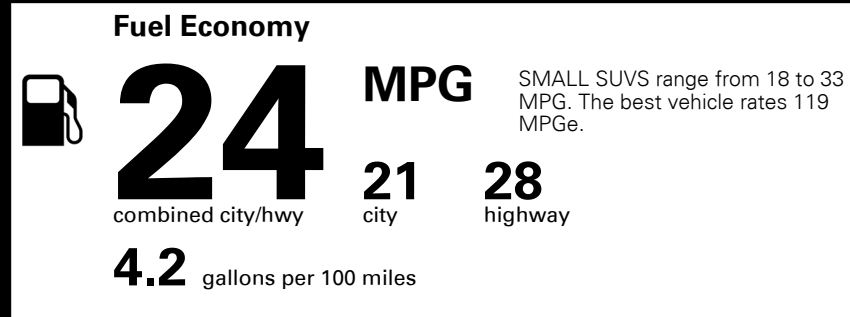

EPA DOT Fuel Economy and Environment

Gasoline Vehicle

You spend $750 more in fuel costs over 5 years compared to the average new vehicle.

Annual fuel cost $1,550