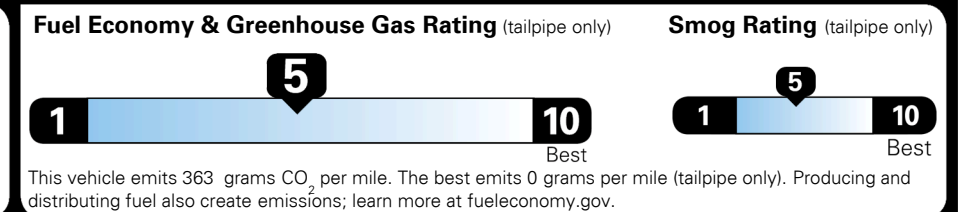

\$195.00

MSRP INCLUDING OPTIONS

\$ 30,185.00

INLAND FREIGHT AND HANDLING

\$ 1,045.00

TOTAL MANUFACTURER'S SUGGESTED RETAIL PRICE ►

\$ 31,230.00

#1 MASS MARKET BRAND IN
 J.D. POWER INITIAL QUALITY,
 5 YEARS IN A ROW.

GIVE IT EVERYTHING

For J.D. Power 2019 award information, go to jdpower.com/awards for more details.

EPA DOT Fuel Economy and Environment

Gasoline Vehicle

Fuel Economy

25 MPG
 combined city/hwy

22 MPG
 city

29 MPG
 highway

4.0 gallons per 100 miles

SMALL SUVs range from 18 to 120 MPG. The best vehicle rates 136 MPGe.

You spend \$500 more in fuel costs over 5 years
 compared to the average new vehicle.

Annual fuel cost \$1,600