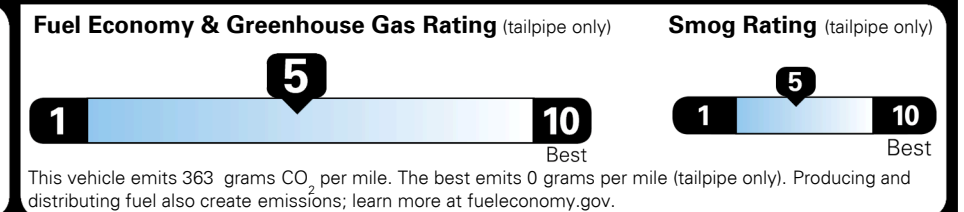

EPA DOT Fuel Economy and Environment

Gasoline Vehicle

Fuel Economy
25 MPG combined city/hwy
22 MPG city
29 MPG highway
4.0 gallons per 100 miles
SMALL SUVs range from 18 to 120 MPG. The best vehicle rates 136 MPGe.

You spend $500 more in fuel costs over 5 years compared to the average new vehicle.

Annual fuel cost $1,600