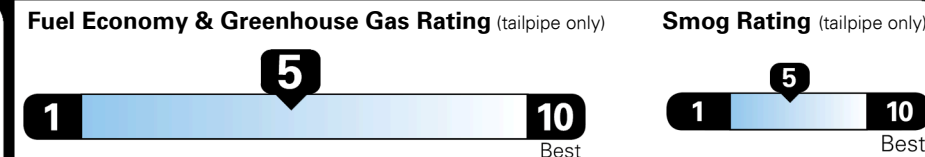

This vehicle emits 363 grams CO₂ per mile. The best emits 0 grams per mile (tailpipe only). Producing and distributing fuel also create emissions; learn more at fuel economy.gov.

Actual results will vary for many reasons, including driving conditions and how you drive and maintain your vehicle. The average new vehicle gets 27 MPG and costs $7,500 to fuel over 5 years. Cost estimates are based on 15,000 miles per year at $ 2.70 per gallon. MPGe is miles per gasoline gallon equivalent. Vehicle emissions are a significant cause of climate change and smog.

fuel economy.gov

Calculate personalized estimates and compare vehicles

GOVERNMENT 5-STAR SAFETY RATINGS

Overall Vehicle Score ★★★★★

Based on the combined rating of frontal, side and rollover. Should ONLY be compared to other vehicles of similar size and weight.

Frontal Driver ★★★★★

Crash Passenger ★★★★★

Based on the risk of injury in a frontal impact. Should ONLY be compared to other vehicles of similar size and weight.

Side Front seat ★★★★★

Crash Rear seat ★★★★★

Star ratings based on the risk of injury in a side impact.

Rollover ★★★★★

Star ratings based on the risk of rollover in a single-vehicle crash.

Star ratings range from 1 to 5 stars (★★★★★) with 5 being the highest.

Source: National Highway Traffic Safety Administration (NHTSA).

www.safercar.gov or 1-888-327-4236

Manufacturer's suggested retail price includes Manufacturer's recommended pre-delivery service. License and title fees, state and local taxes and other dealer installed options and accessories are not included in the manufacturer's suggested retail price.

PARTS CONTENT INFORMATION

FOR VEHICLES IN THIS CAR LINE U.S./CANADIAN PARTS CONTENT: 55 %

MAJOR SOURCES OF FOREIGN PARTS: KOREA: 45%

NOTE: PARTS CONTENT DOES NOT INCLUDE FINAL ASSEMBLY, DISTRIBUTION, OR OTHER NON-PARTS COSTS.

FOR THIS VEHICLE FINAL ASSEMBLY POINT: WEST POINT, GA, USA

COUNTRY OF ORIGIN

ENGINE: USA

TRANSMISSION: USA