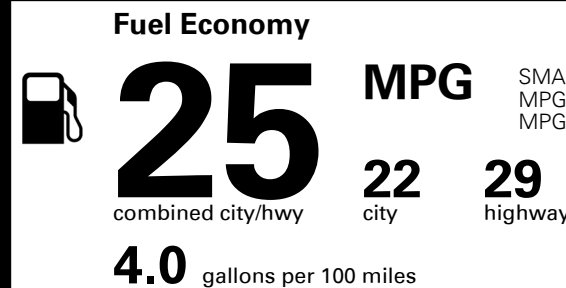

TOTAL MANUFACTURER'S SUGGESTED RETAIL PRICE ▶

\$ 31,405.00

TOTAL ADDITIONAL WEIGHT: 8.8

#1 MASS MARKET BRAND IN
 J.D. POWER INITIAL QUALITY,
 5 YEARS IN A ROW.

GIVE IT EVERYTHING KIA

For J.D. Power 2019 award information, go to jdpower.com/awards for more details.

EPA DOT Fuel Economy and Environment

Gasoline Vehicle

SMALL SUVs range from 18 to 120 MPG. The best vehicle rates 136 MPGe.

You spend \$500 more in fuel costs over 5 years
 compared to the average new vehicle.