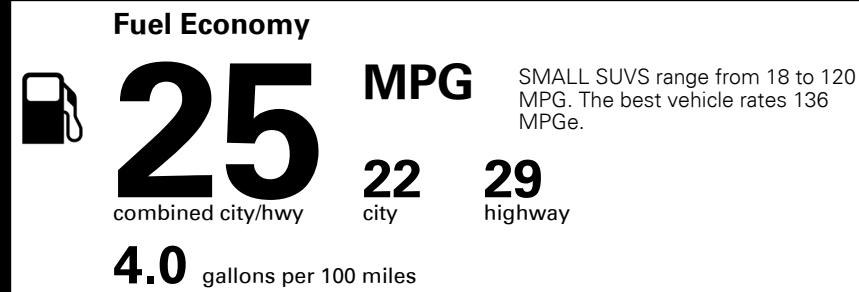

MANUFACTURER'S SUGGESTED RETAIL PRICE ▶

COMPARE LX FWD FEATURES
Added to/in place of standard L features
- Blind-Spot Collision Warning (BCW)
- Rear Cross-Traffic Collision Warning (RCCW)
- Auto Up/Down Windows (Front & Rear)
- Rapid Charge USB Ports (2)
- Acoustic Front Windshield
- Seatback Map Pockets

ADDITIONAL INSTALLED EQUIPMENT:
(In addition to or in place of standard features)
LX I4 Convenience Package
- Forward Collision-Avoidance Assist-Car
- Parking Distance Warning - Reverse (PDW-R)
- Power Driver's Seat w/ Lumbar Support
- Heated Front Seats
- Dual-Zone Automatic Climate Control
- Leather Trimmed Steering Wheel / Shift Knob
- Roof Rails
Carpeted Floor Mats

$ 27,990.00

Included
Included
Included
Included
Included
Included

$2,000.00

$195.00

MSRP INCLUDING OPTIONS

$ 30,185.00

INLAND FREIGHT AND HANDLING

$ 1,045.00

TOTAL MANUFACTURER'S SUGGESTED RETAIL PRICE ▶

$ 31,230.00

TOTAL ADDITIONAL WEIGHT: 8.8

#1 MASS MARKET BRAND IN J.D. POWER INITIAL QUALITY, 5 YEARS IN A ROW.

GIVE IT EVERYTHING KIA

For J.D. Power 2019 award information, go to jdpower.com/awards for more details.

EPA DOT Fuel Economy and Environment

Gasoline Vehicle

You spend $500 more in fuel costs over 5 years compared to the average new vehicle.

Annual fuel cost $1,600