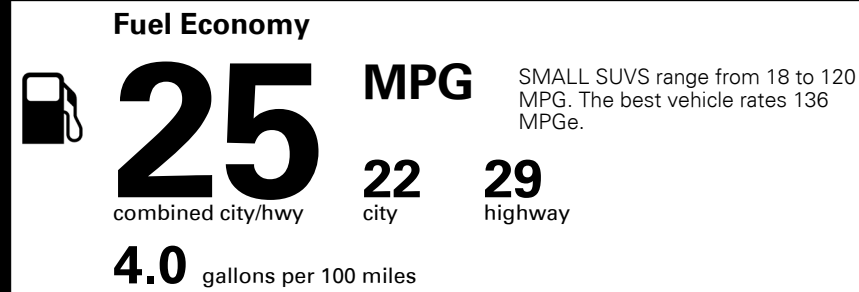

TOTAL MANUFACTURER'S SUGGESTED RETAIL PRICE ▶

\$ 31,230.00

TOTAL ADDITIONAL WEIGHT: 8.8

#1 MASS MARKET BRAND IN J.D. POWER INITIAL QUALITY, 5 YEARS IN A ROW.

GIVE IT EVERYTHING KIA

For J.D. Power 2019 award information, go to jdpower.com/awards for more details.

EPA DOT Fuel Economy and Environment

Gasoline Vehicle

You spend \$500 more in fuel costs over 5 years compared to the average new vehicle.

Annual fuel cost \$1,600

Fuel Economy & Greenhouse Gas Rating (tailpipe only) **Smog Rating (tailpipe only)**