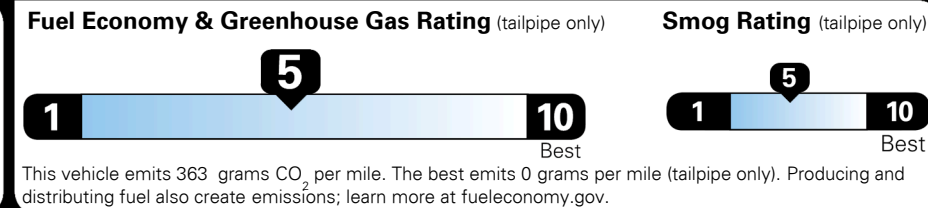

TOTAL MANUFACTURER'S SUGGESTED RETAIL PRICE ▶

\$ 31,230.00

TOTAL ADDITIONAL WEIGHT: 8.8

#1 MASS MARKET BRAND IN J.D. POWER INITIAL QUALITY, 5 YEARS IN A ROW.

GIVE IT EVERYTHING KIA

For J.D. Power 2019 award information, go to jdpower.com/awards for more details.

EPA DOT Fuel Economy and Environment

Gasoline Vehicle

You spend \$500 more in fuel costs over 5 years compared to the average new vehicle.

Annual fuel cost \$1,600

Actual results will vary for many reasons, including driving conditions and how you drive and maintain your vehicle. The average new vehicle gets 27 MPG and costs \$7,500 to fuel over 5 years. Cost estimates are based on 15,000 miles per year at \$ 2.70 per gallon. MPGe is miles per gasoline gallon equivalent. Vehicle emissions are a significant cause of climate change and smog.