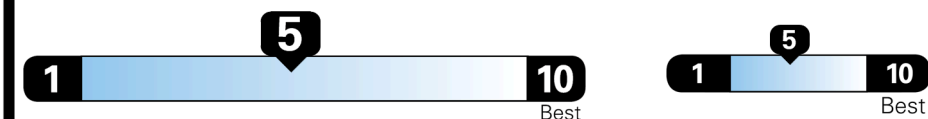

EPA DOT Fuel Economy and Environment

Gasoline Vehicle

You spend \$500 more in fuel costs over 5 years compared to the average new vehicle.

Annual fuel cost \$1,600

Fuel Economy & Greenhouse Gas Rating (tailpipe only) **Smog Rating (tailpipe only)**